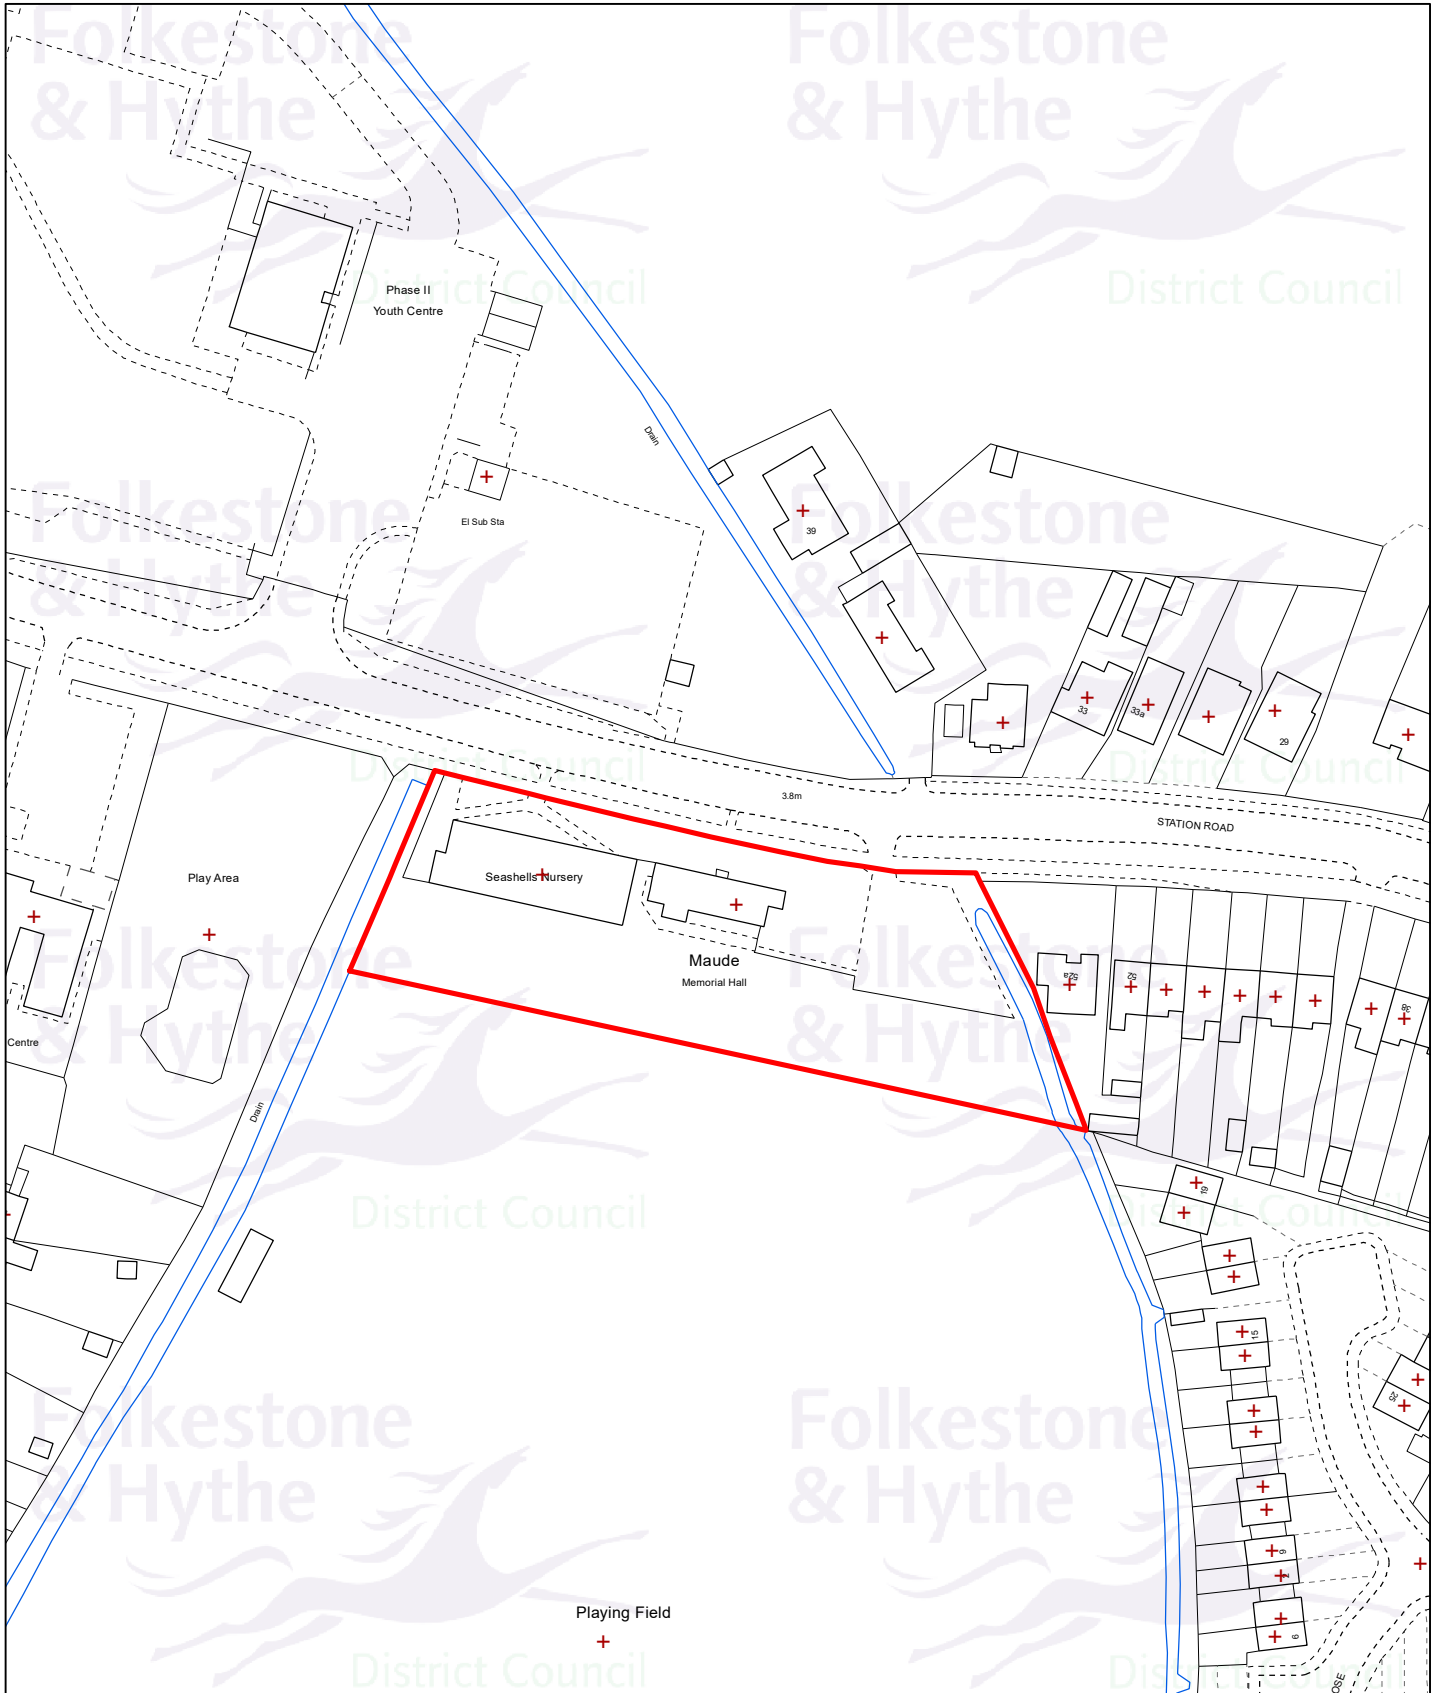

Maude Memorial Hall, Station Road, New Romney, Kent, TN28 8LQ

Planning Application:
23/1208/FH

Drawn date:
30 Nov 2023

Drawn by:
Brian Harper

Drawing ref:
0724/LDC/LS

Llywelyn Lloyd
Chief Planning Officer

Contains Ordnance Survey data
© Crown copyright and database right
Folkestone & Hythe District Council AC0000821403 - 2023

Drawn at 1:1,250 on A4