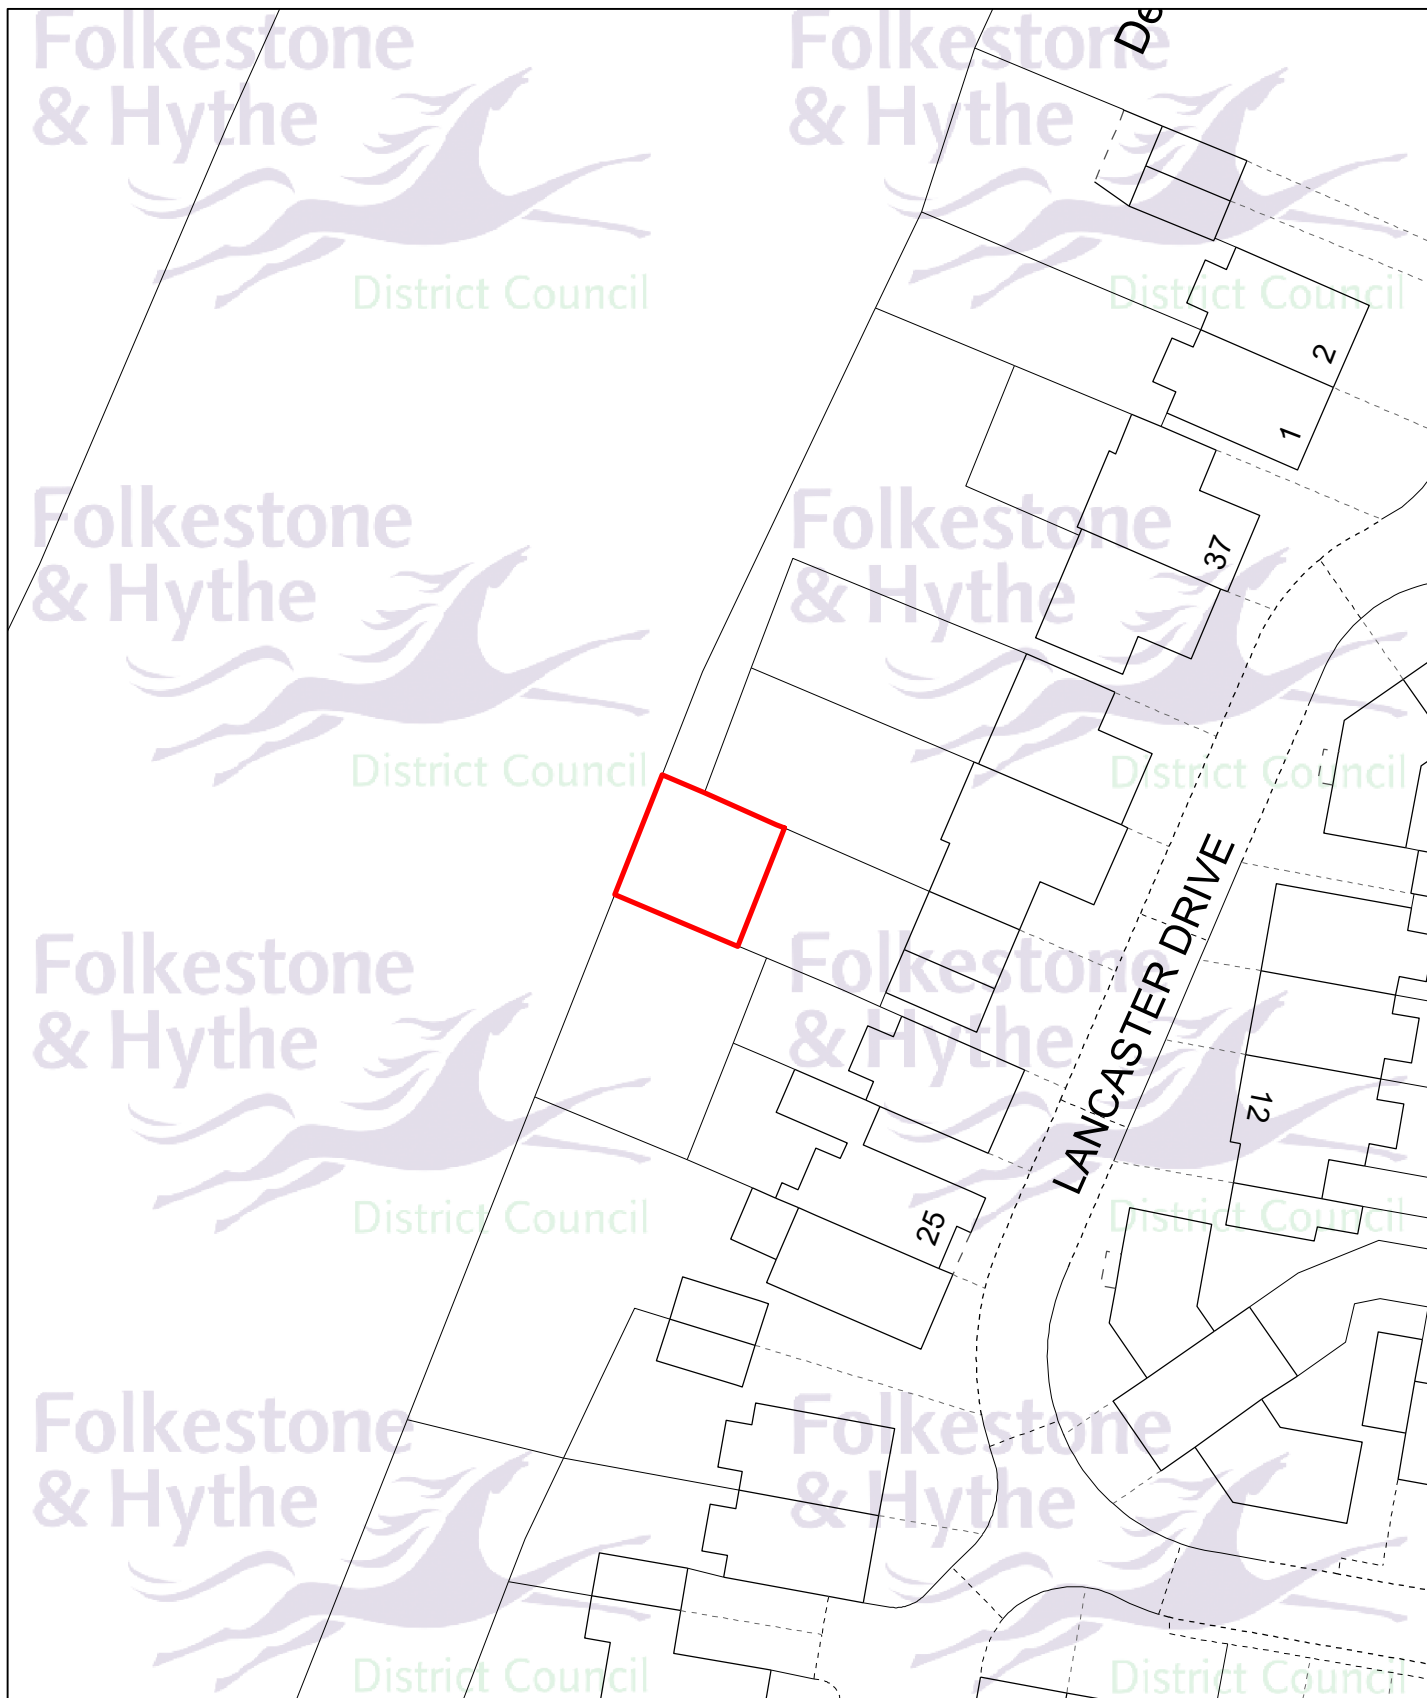

# 23/1554/FH - 29 Lancaster Drive, Hawkinge, Folkestone, CT18 7SW

Planning Application:  
23/1554/FH  
Drawn date:  
04 Jan 2024  
Drawn by:  
Holly Bradbury  
Drawing ref:  
2039/PL/LS

Llywelyn Lloyd  
Chief Planning Officer

Contains Ordnance Survey data  
© Crown copyright and database right  
Folkestone & Hythe District Council AC0000821403 - 2024

Drawn at 1:500 on A4