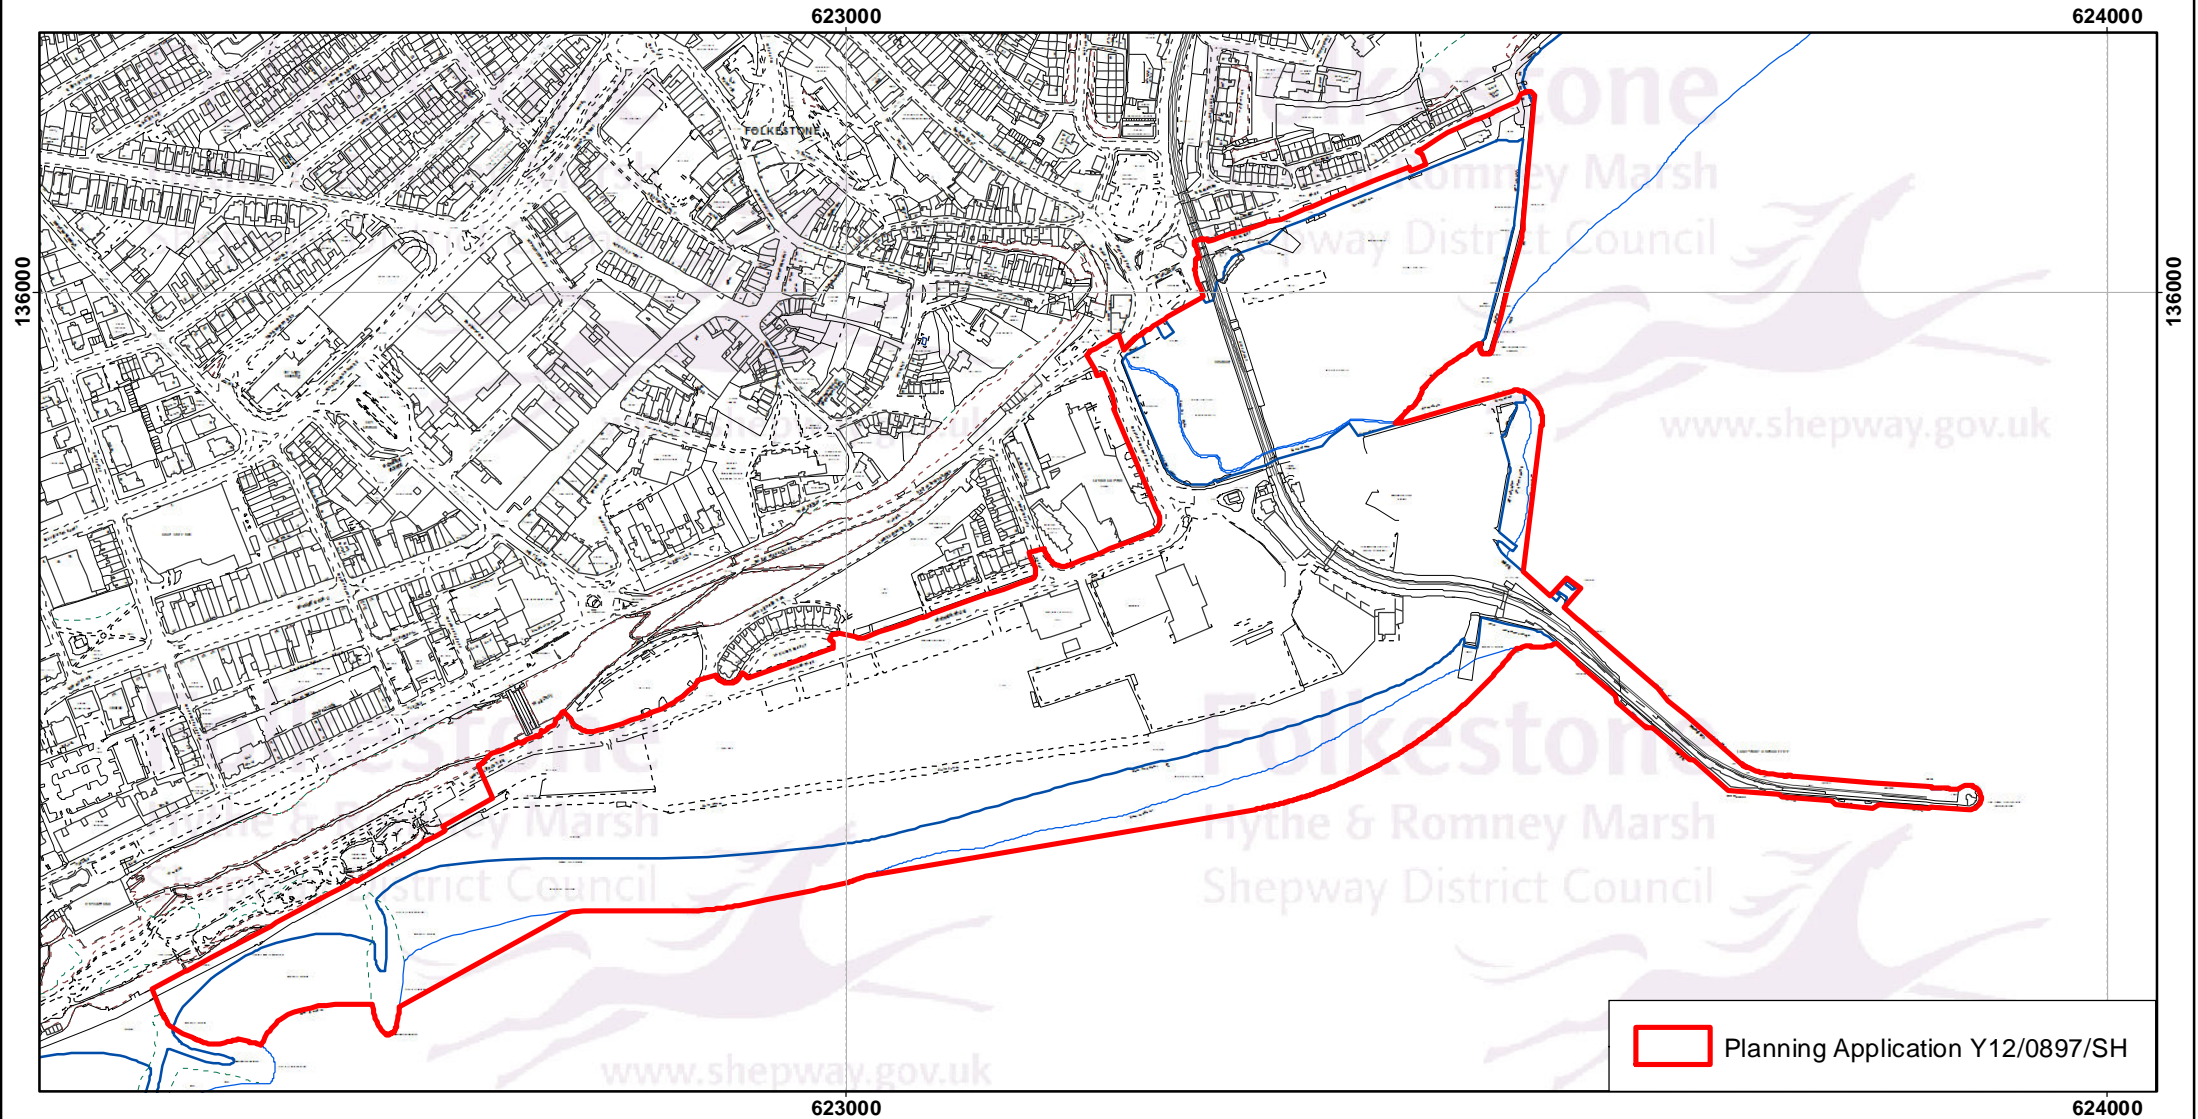

Folkestone Harbour & Seafront (Core Strategy Local Plan Policy SS6)

Contains Ordnance Survey data
© Crown copyright and database right
Shepway District Council 100019677 - 2014

Drawn at 1: 6,000 on A4