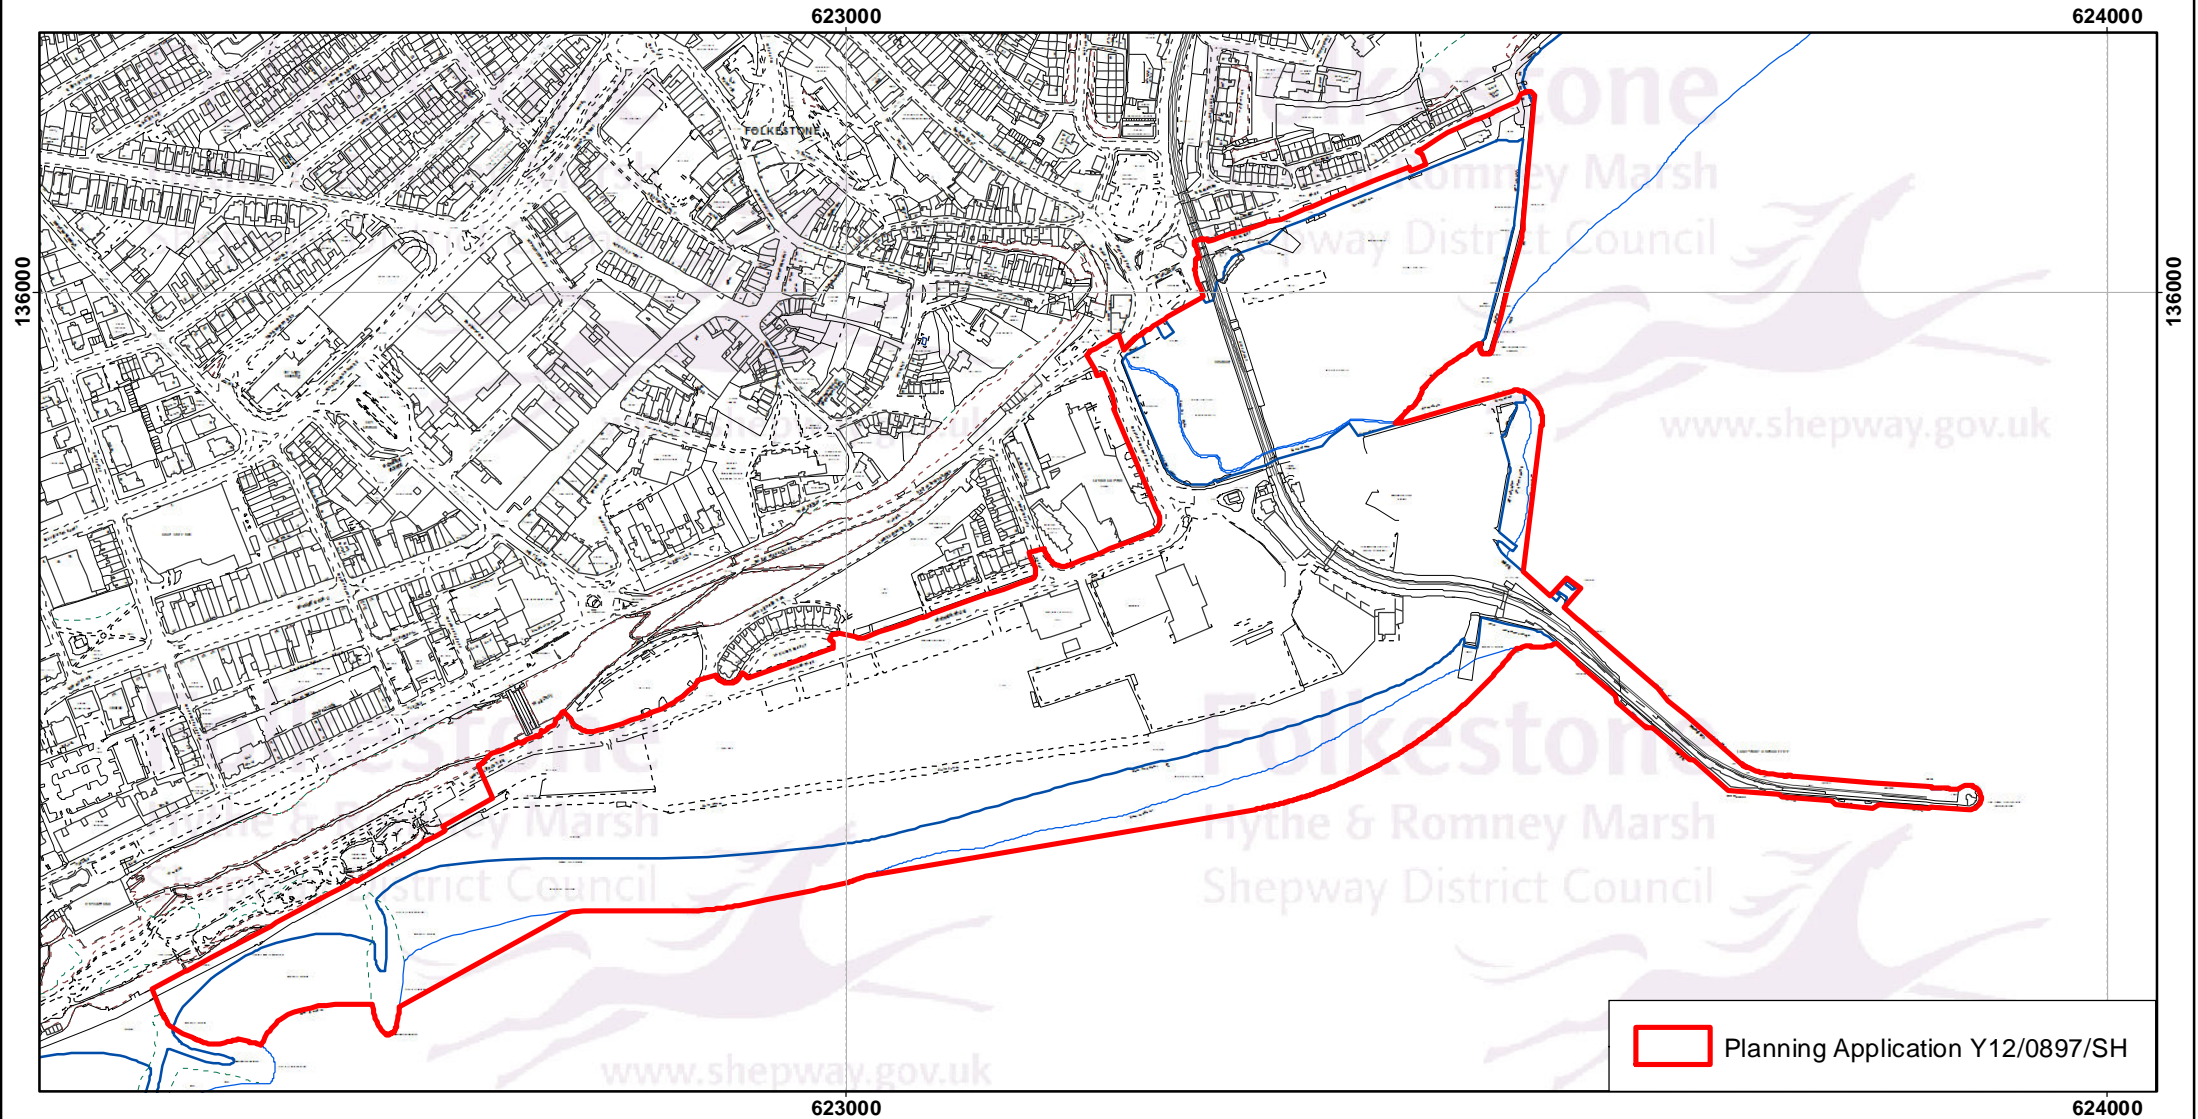

Folkestone Harbour & Seafront (Core Strategy Local Plan Policy SS6)

 Planning Application Y12/0897/SH

Contains Ordnance Survey data
© Crown copyright and database right
Shepway District Council 100019677 - 2014

Drawn at 1: 6,000 on A4