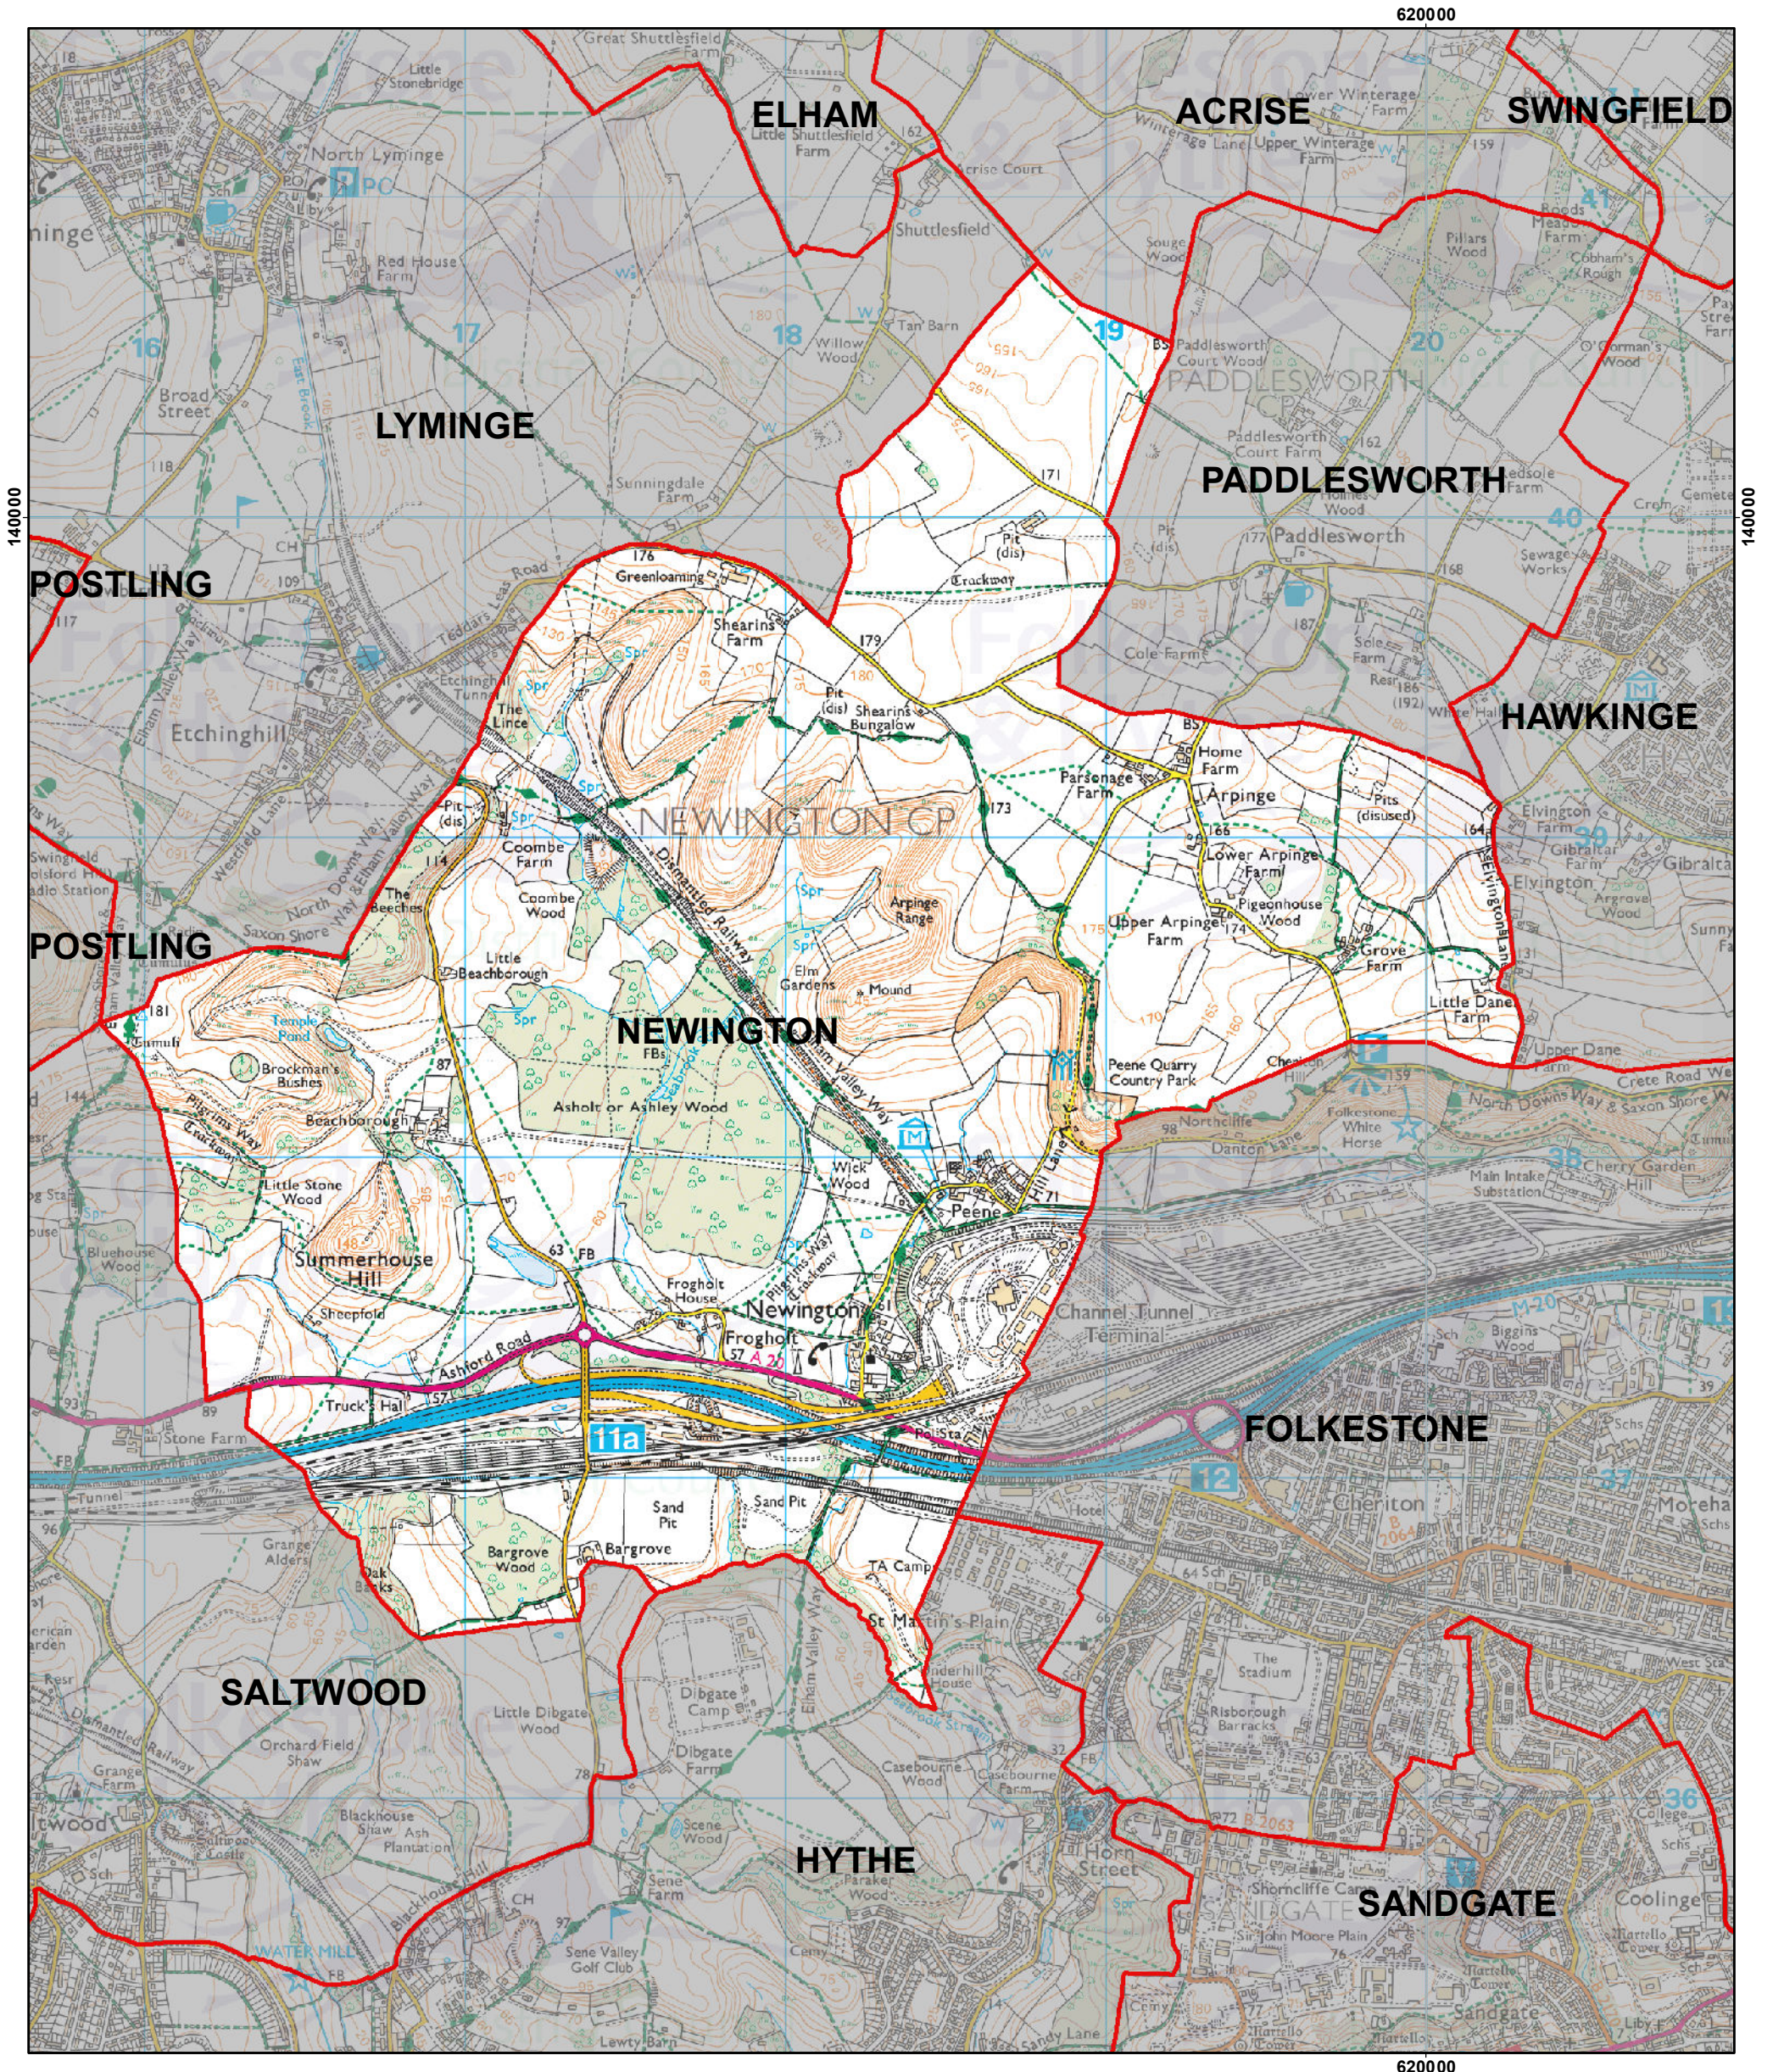

Newington Parish

Drawn date:
15 Nov 2022

Drawn by:
A. Gheorghita

Drawing ref:
NW/PARISH

Contains Ordnance Survey data
© Crown copyright and database right
Folkestone & Hythe Council 100019677 - 2022

Drawn at 1:20,000 on A3