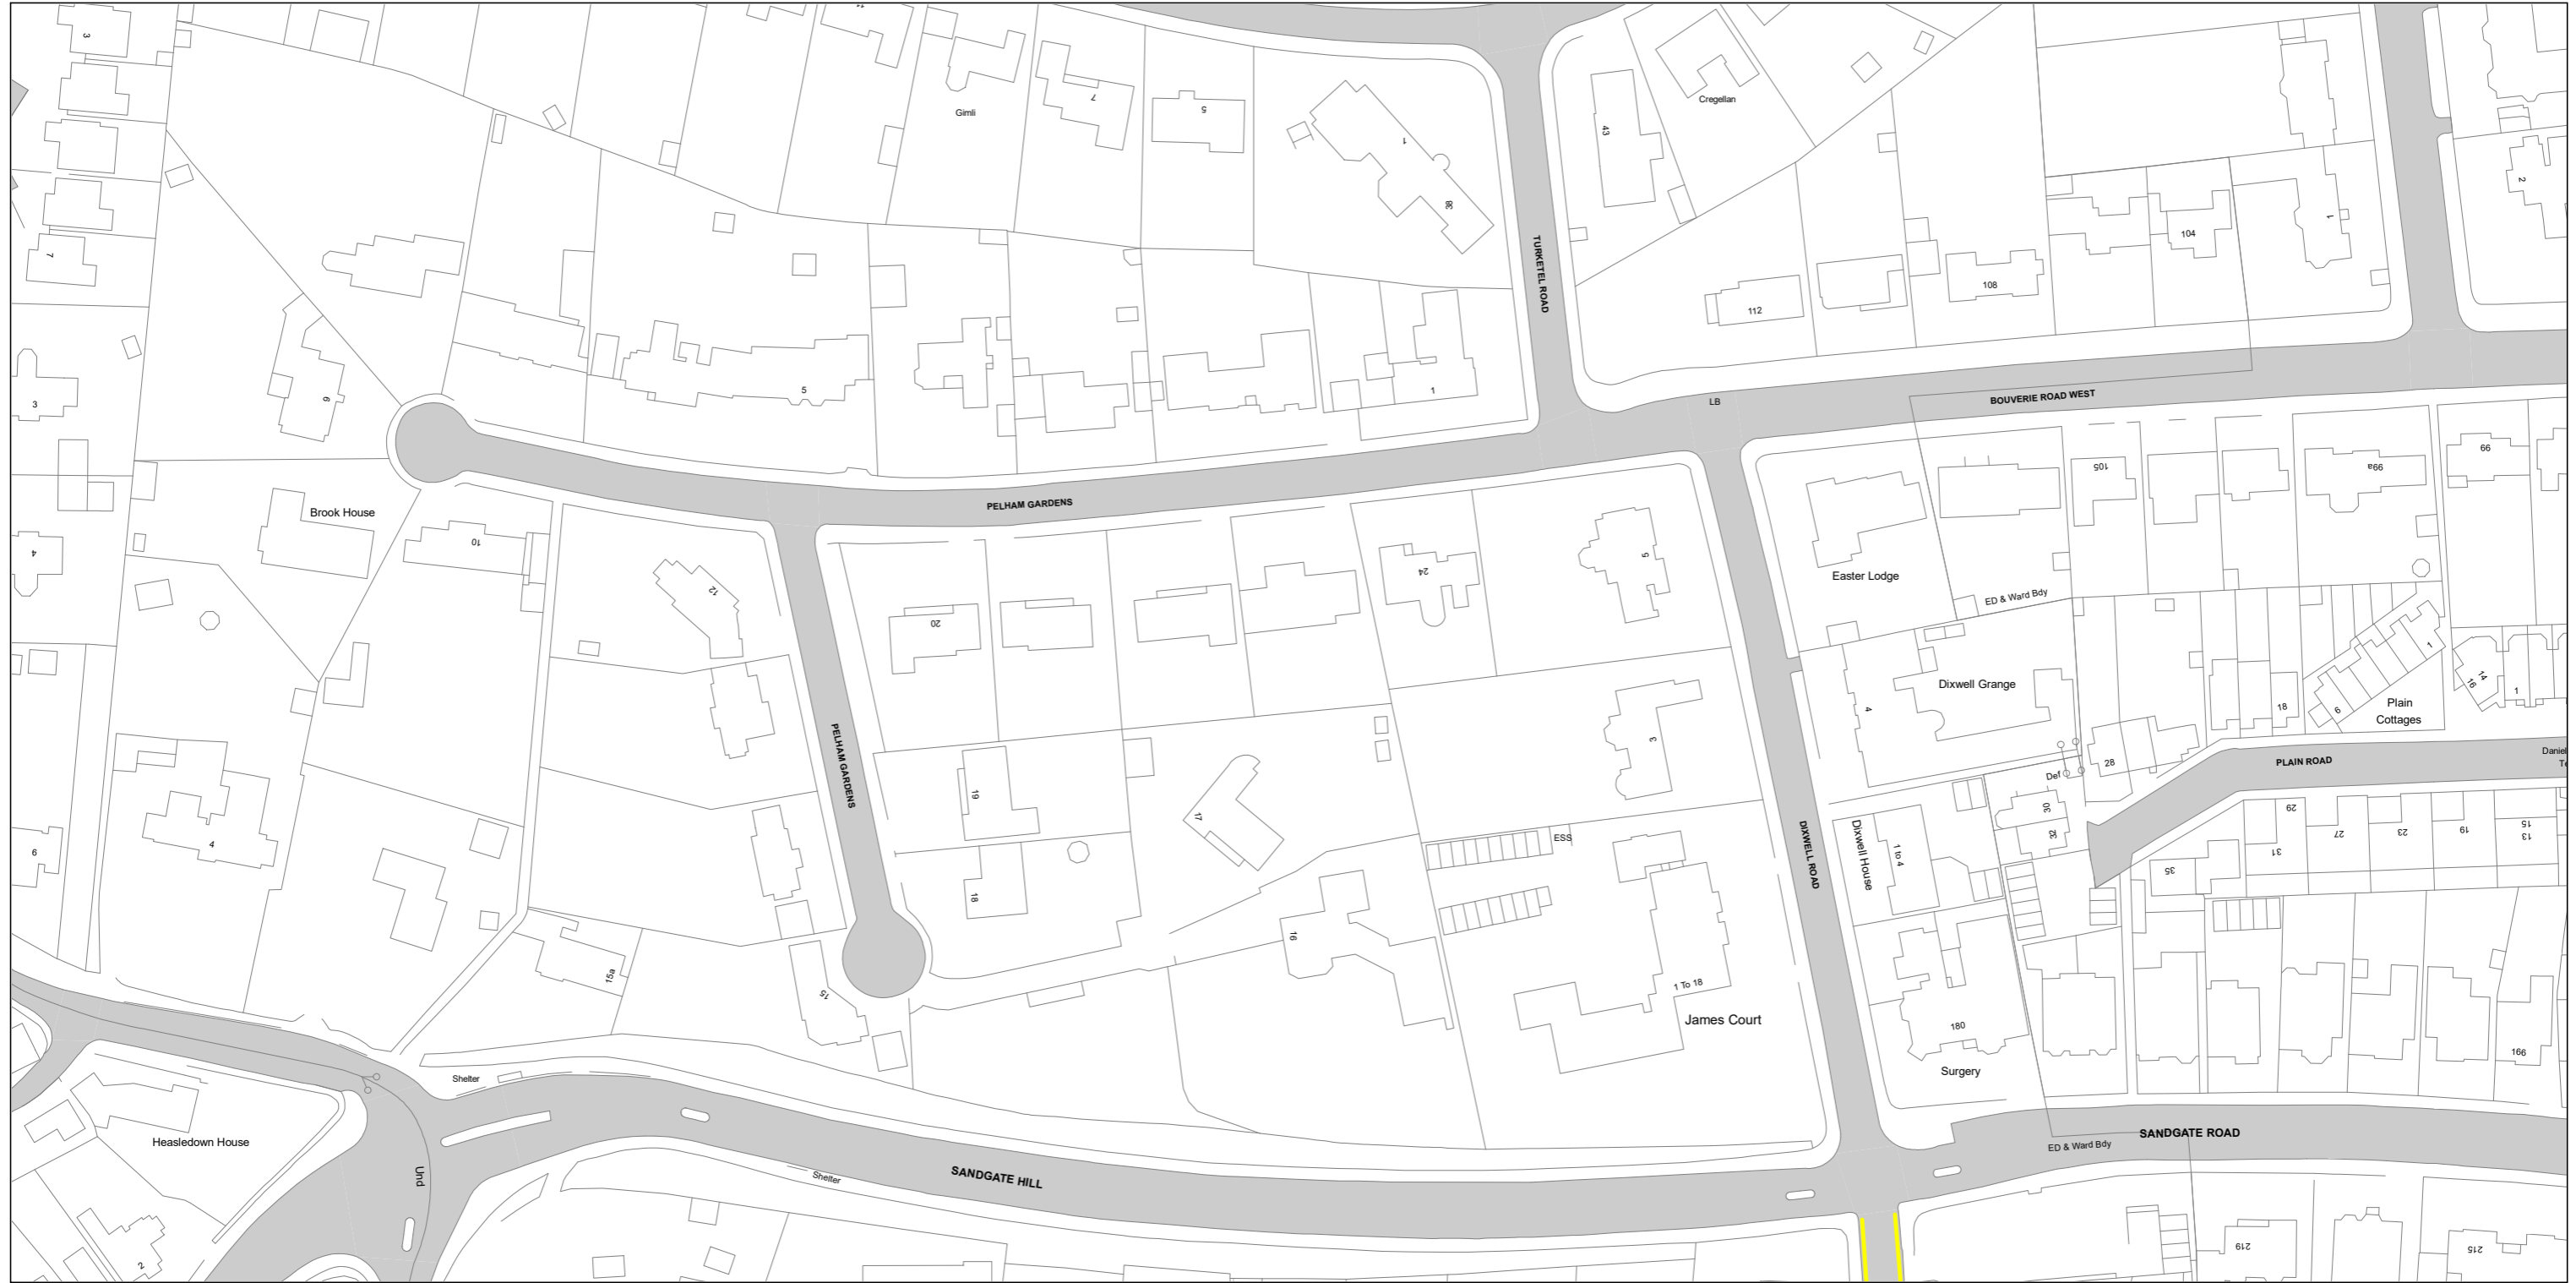

THE KENT COUNTY COUNCIL ON-STREET WAITING RESTRICTIONS AND STREET PARKING PLACES MAP SCHEDULES

SCALE - 1 : 1250 at A3 size

NOTE: SEE STATIC MAP SCHEDULE LEGEND FOR RESTRICTIONS DISPLAYED

This map is reproduced from Ordnance Survey material with the permission of Ordnance Survey on behalf of the Controller of Her Majesty's Stationery Office © Crown Copyright. Unauthorised reproduction infringes Crown copyright and may lead to prosecution or civil proceedings. Kent County Council Licence No: 100019238 2026

Status:

Tile Reference: Tile Ref: FV163

Sheet Revision Number: DRAFT

Sheet Active From: