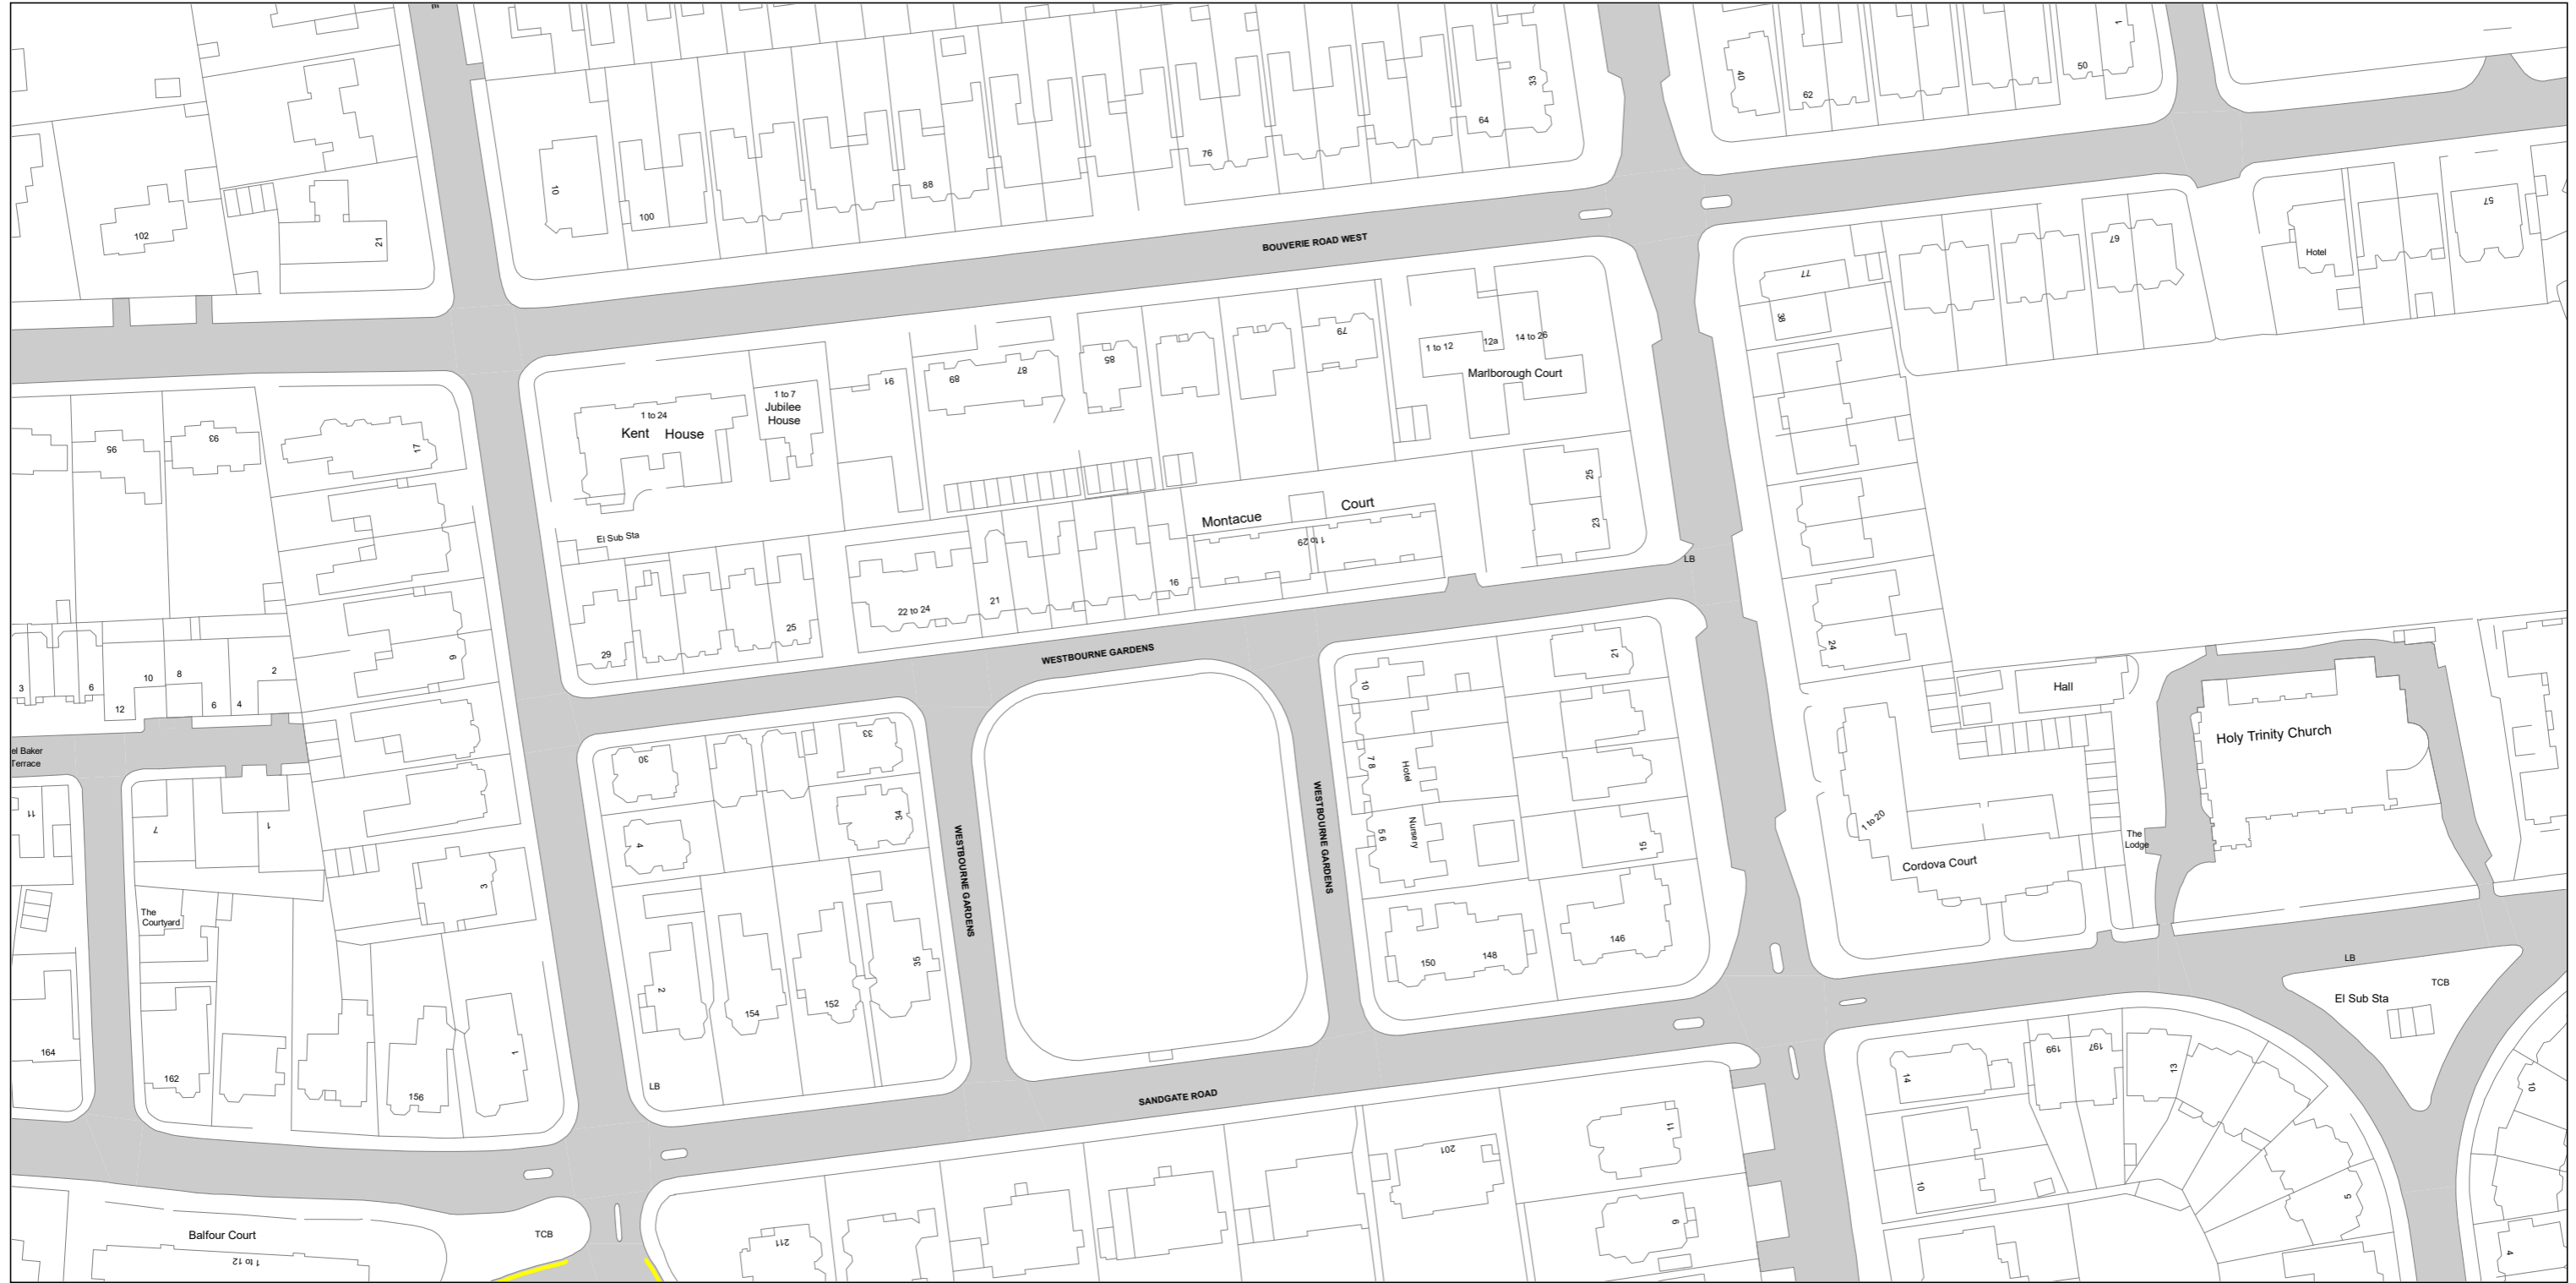

THE KENT COUNTY COUNCIL ON-STREET WAITING RESTRICTIONS AND STREET PARKING PLACES MAP SCHEDULES

SCALE - 1 : 1250 at A3 size

NOTE: SEE STATIC MAP SCHEDULE LEGEND FOR RESTRICTIONS DISPLAYED

This map is reproduced from Ordnance Survey material with the permission of Ordnance Survey on behalf of the Controller of Her Majesty's Stationery Office © Crown Copyright. Unauthorised reproduction infringes Crown copyright and may lead to prosecution or civil proceedings. Kent County Council Licence No: 100019238 2026

Status:

Tile Reference: Tile Ref: FV164

Sheet Revision Number: DRAFT

Sheet Active From: