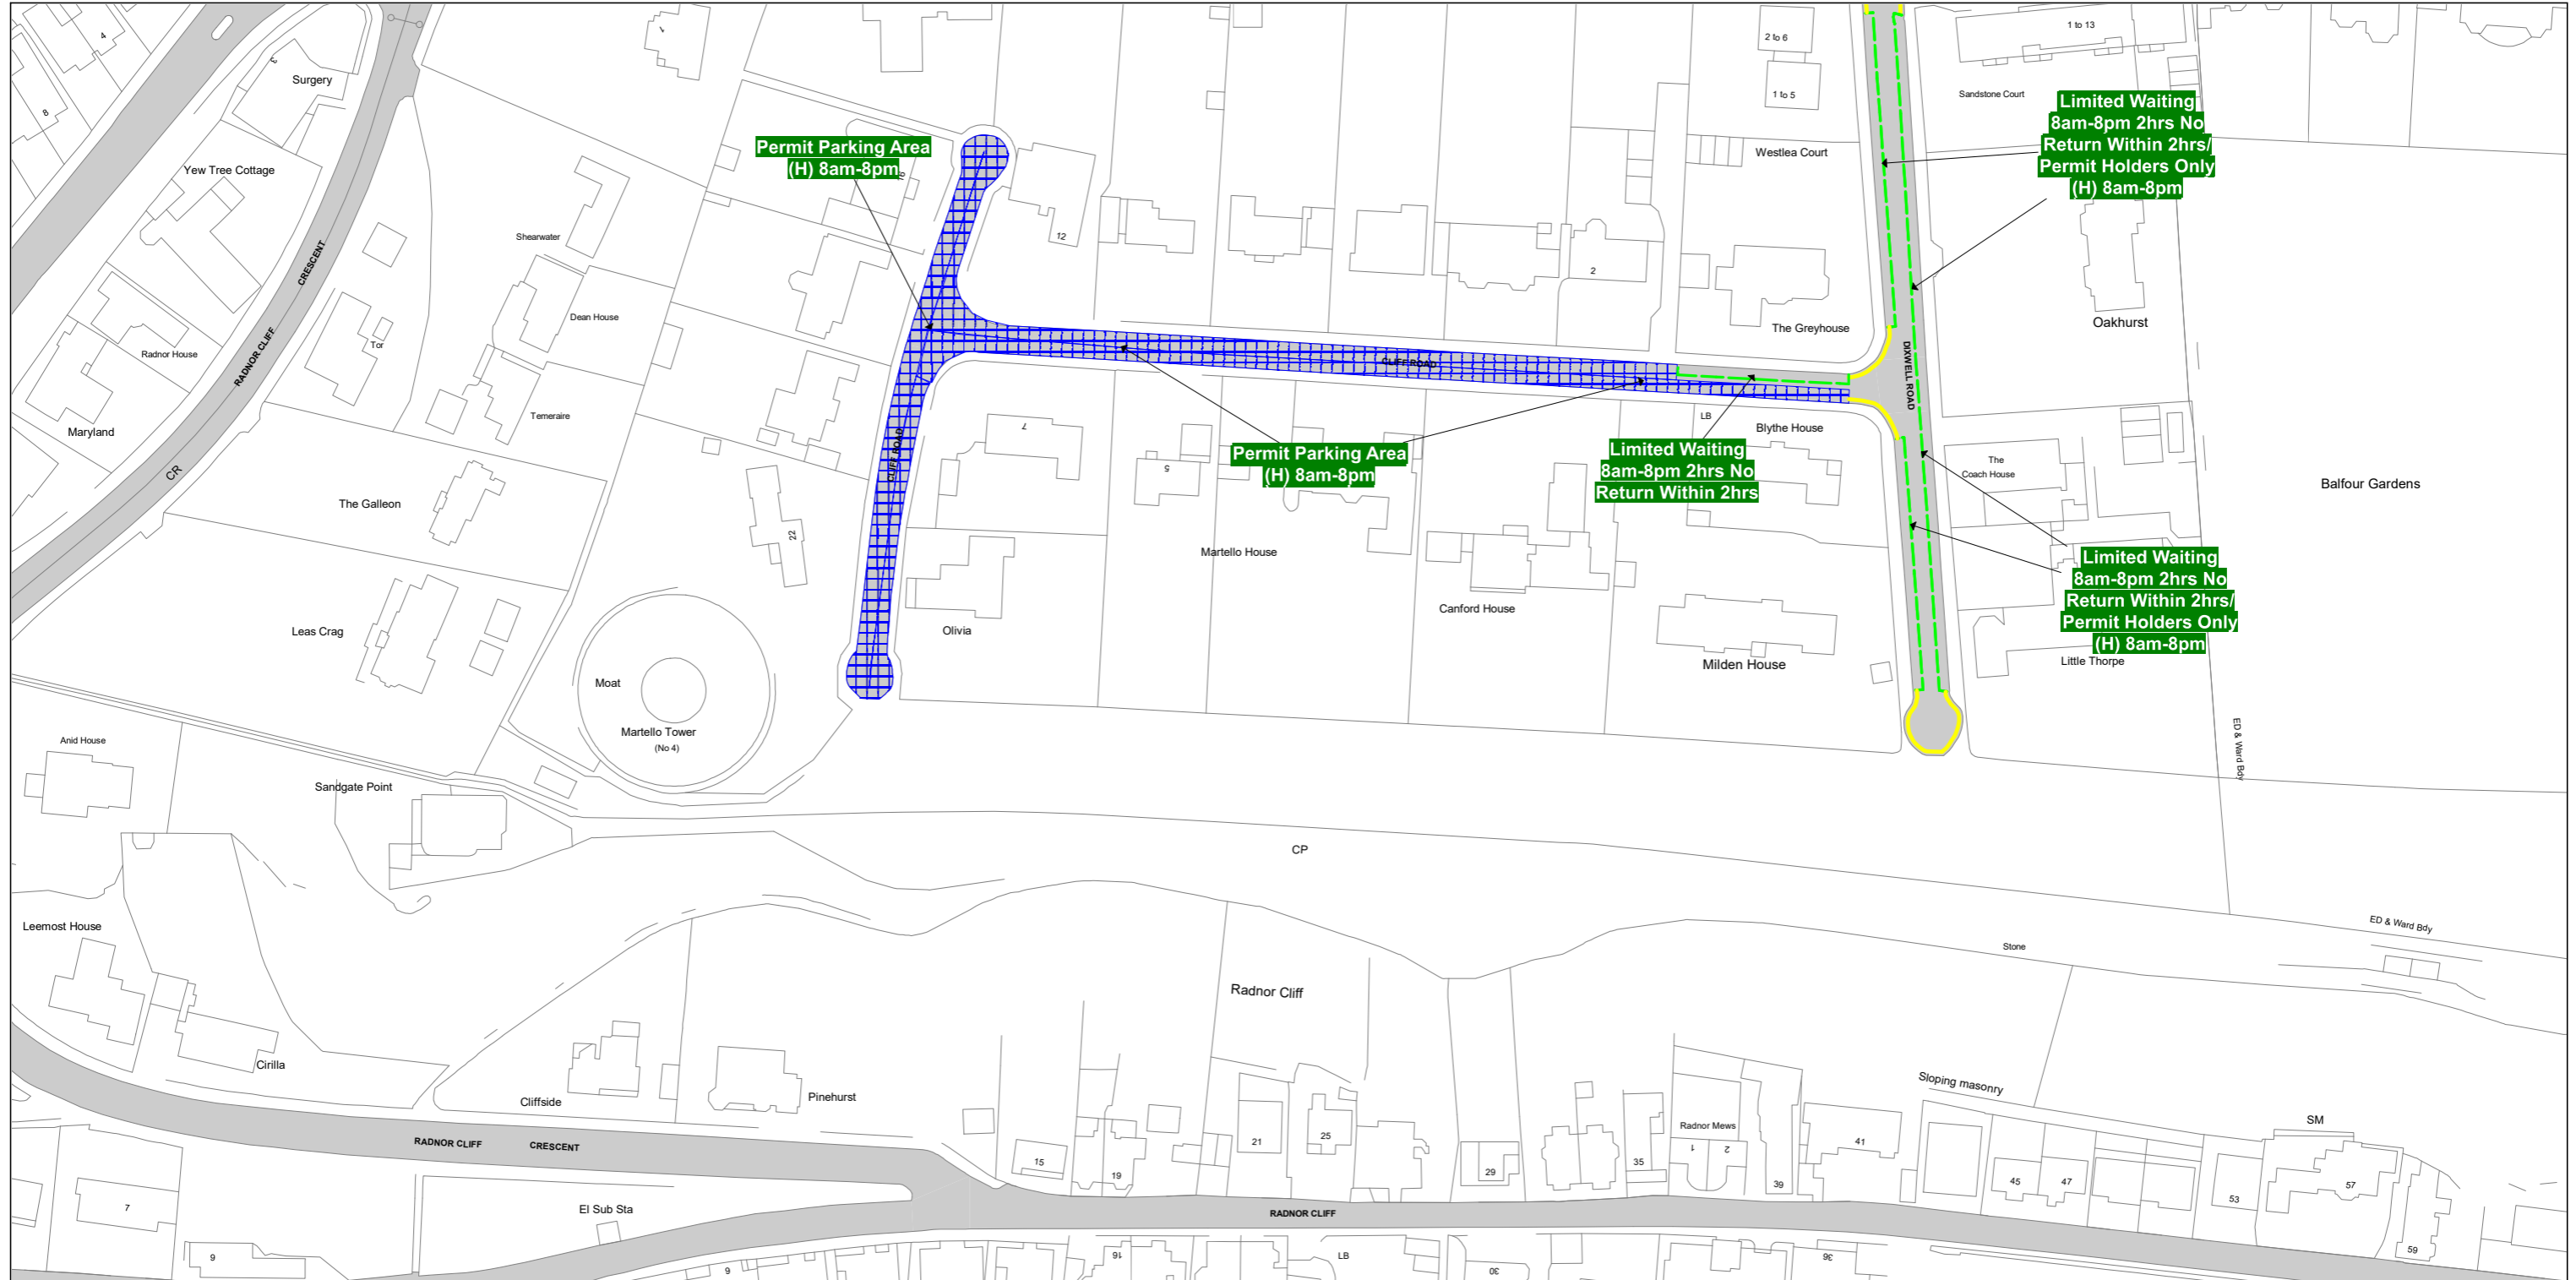

THE KENT COUNTY COUNCIL ON-STREET WAITING RESTRICTIONS AND STREET PARKING PLACES MAP SCHEDULES

SCALE - 1 : 1250 at A3 size

NOTE: SEE STATIC MAP SCHEDULE LEGEND FOR RESTRICTIONS DISPLAYED

This map is reproduced from Ordnance Survey material with the permission of Ordnance Survey on behalf of the Controller of Her Majesty's Stationery Office © Crown Copyright. Unauthorised reproduction infringes Crown copyright and may lead to prosecution or civil proceedings. Kent County Council Licence No: 100019238 2026

Status:

Tile Reference: Tile Ref: FW163

Sheet Revision Number: DRAFT

Sheet Active From: