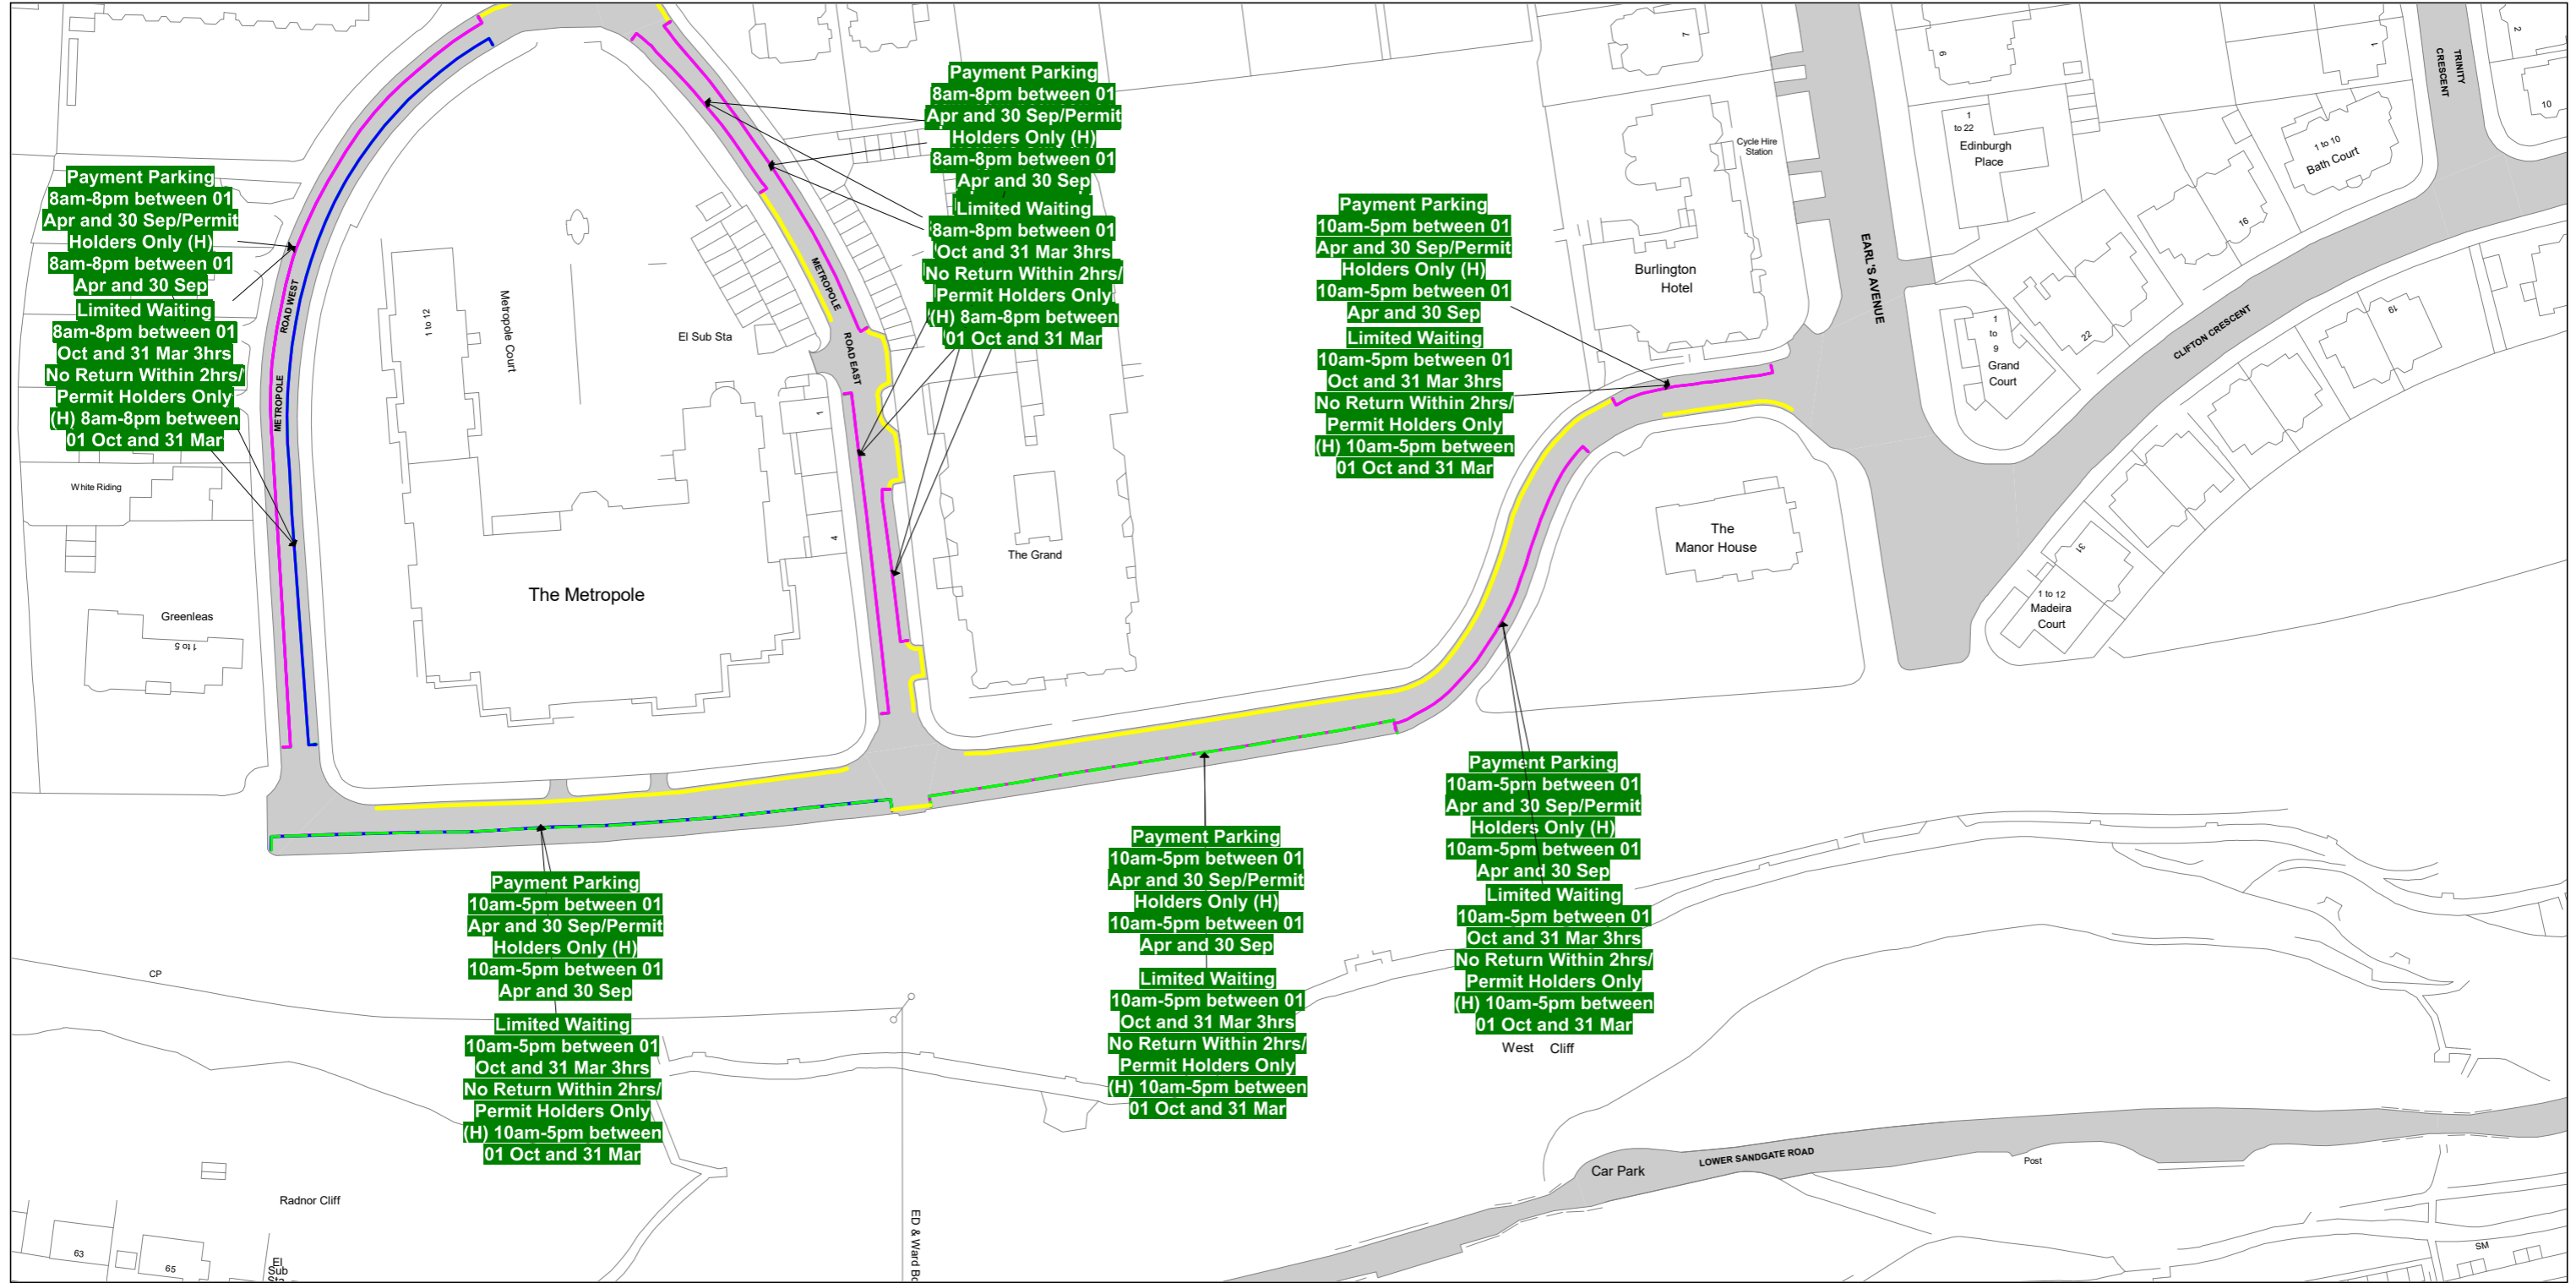

THE KENT COUNTY COUNCIL ON-STREET WAITING RESTRICTIONS AND STREET PARKING PLACES MAP SCHEDULES

SCALE - 1 : 1250 at A3 size

NOTE: SEE STATIC MAP SCHEDULE LEGEND FOR RESTRICTIONS DISPLAYED

This map is reproduced from Ordnance Survey material with the permission of Ordnance Survey on behalf of the Controller of Her Majesty's Stationery Office © Crown Copyright. Unauthorised reproduction infringes Crown copyright and may lead to prosecution or civil proceedings. Kent County Council Licence No: 100019238 2026

Status:

Tile Reference: Tile Ref: FW164

Sheet Revision Number: DRAFT

Sheet Active From: