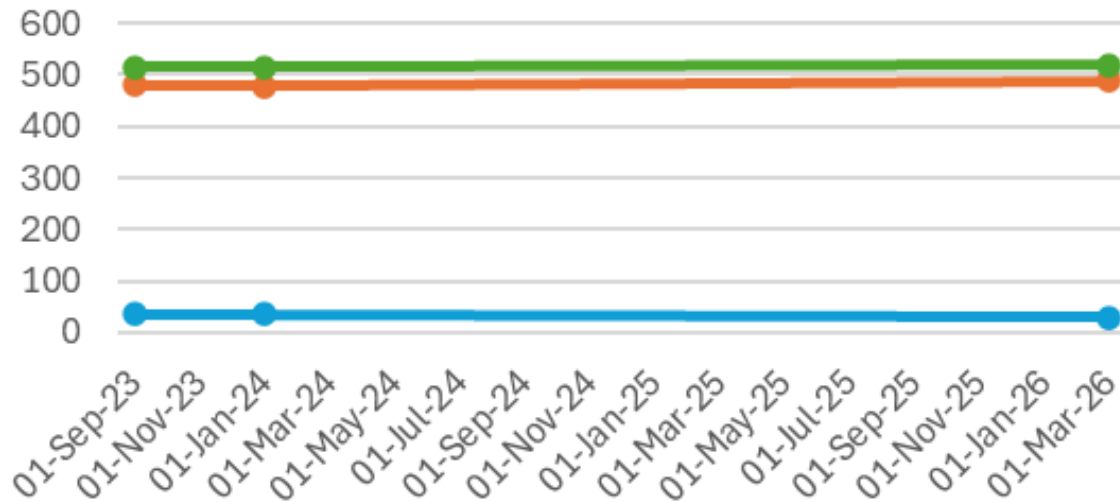

LICENSING FORUM

Premises Licensing

Numbers of licences - 27.09.23 to 03.03.26

	27-Sep-23	16-Jan-24	03-Mar-26
Number of premises licences	479	478	488
Number of club premises certificates	36	36	30
Total number of licences	515	514	518

Activities & initiatives

- During the day an average of 30 premises visits are undertaken per month.
- 373 visits to premises completed from 25 September 2025 to 28 March 2026
- Regularly collaborate with the Police and colleagues in the Community Safety Unit. Weekly meetings directs focus of work to highest risk issues.
- Drug swabbing in partnership with the Police