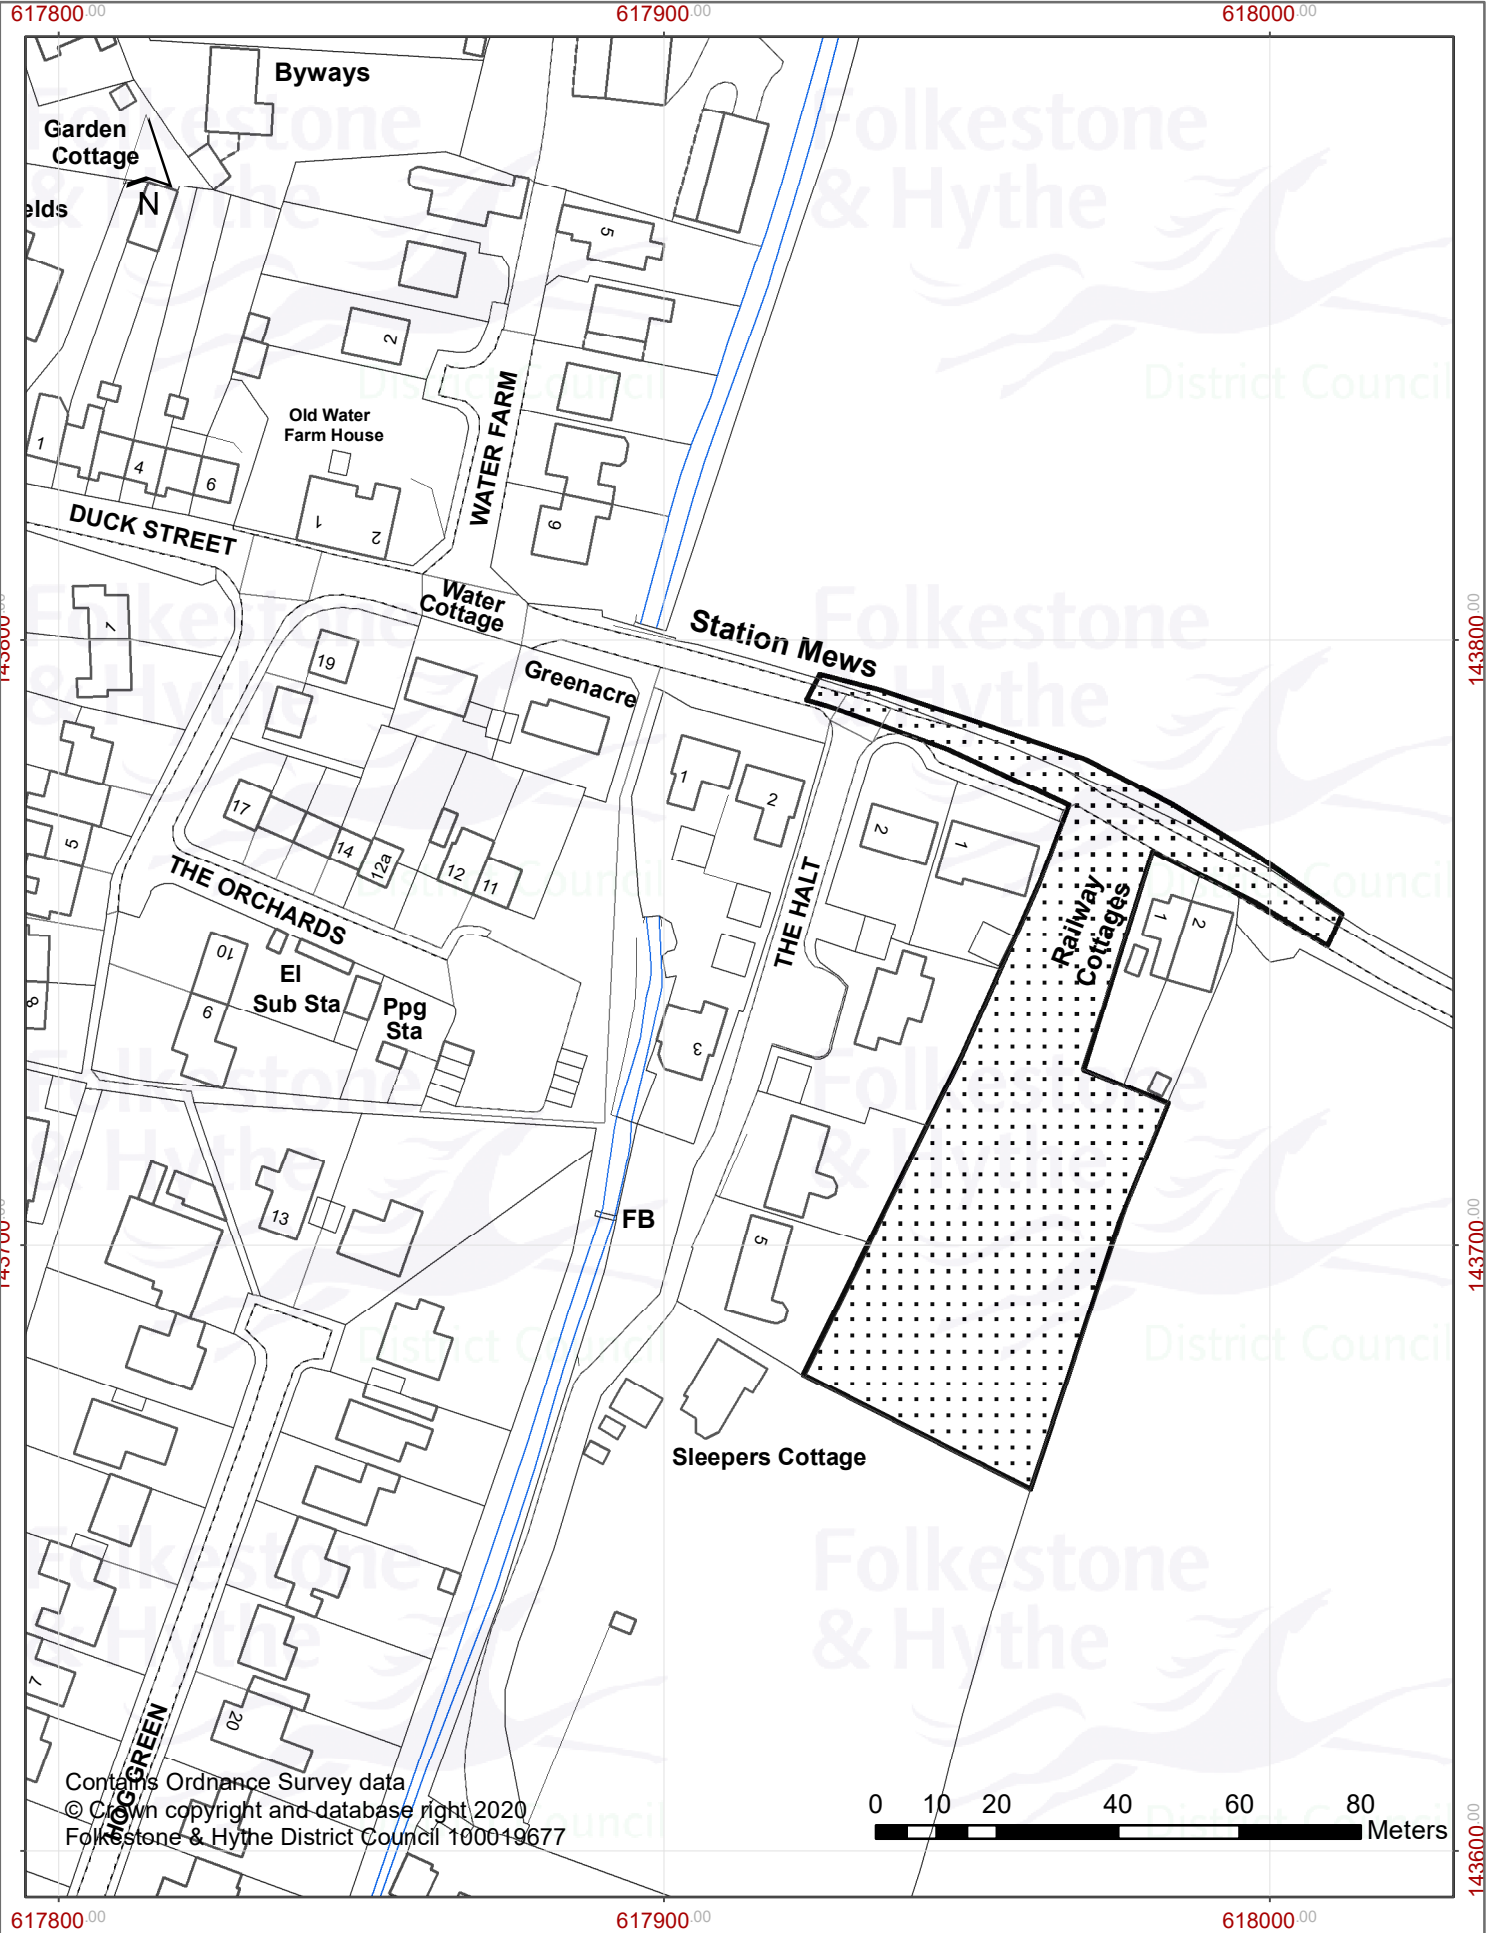

Y19/0248/FH  
Land adjoining 1 Railway Cottages  
Duck Street  
Elham

Contains Ordnance Survey data  
© Crown copyright and database right 2020  
Folkestone & Hythe District Council 100019677

0 10 20 40 60 80 Meters