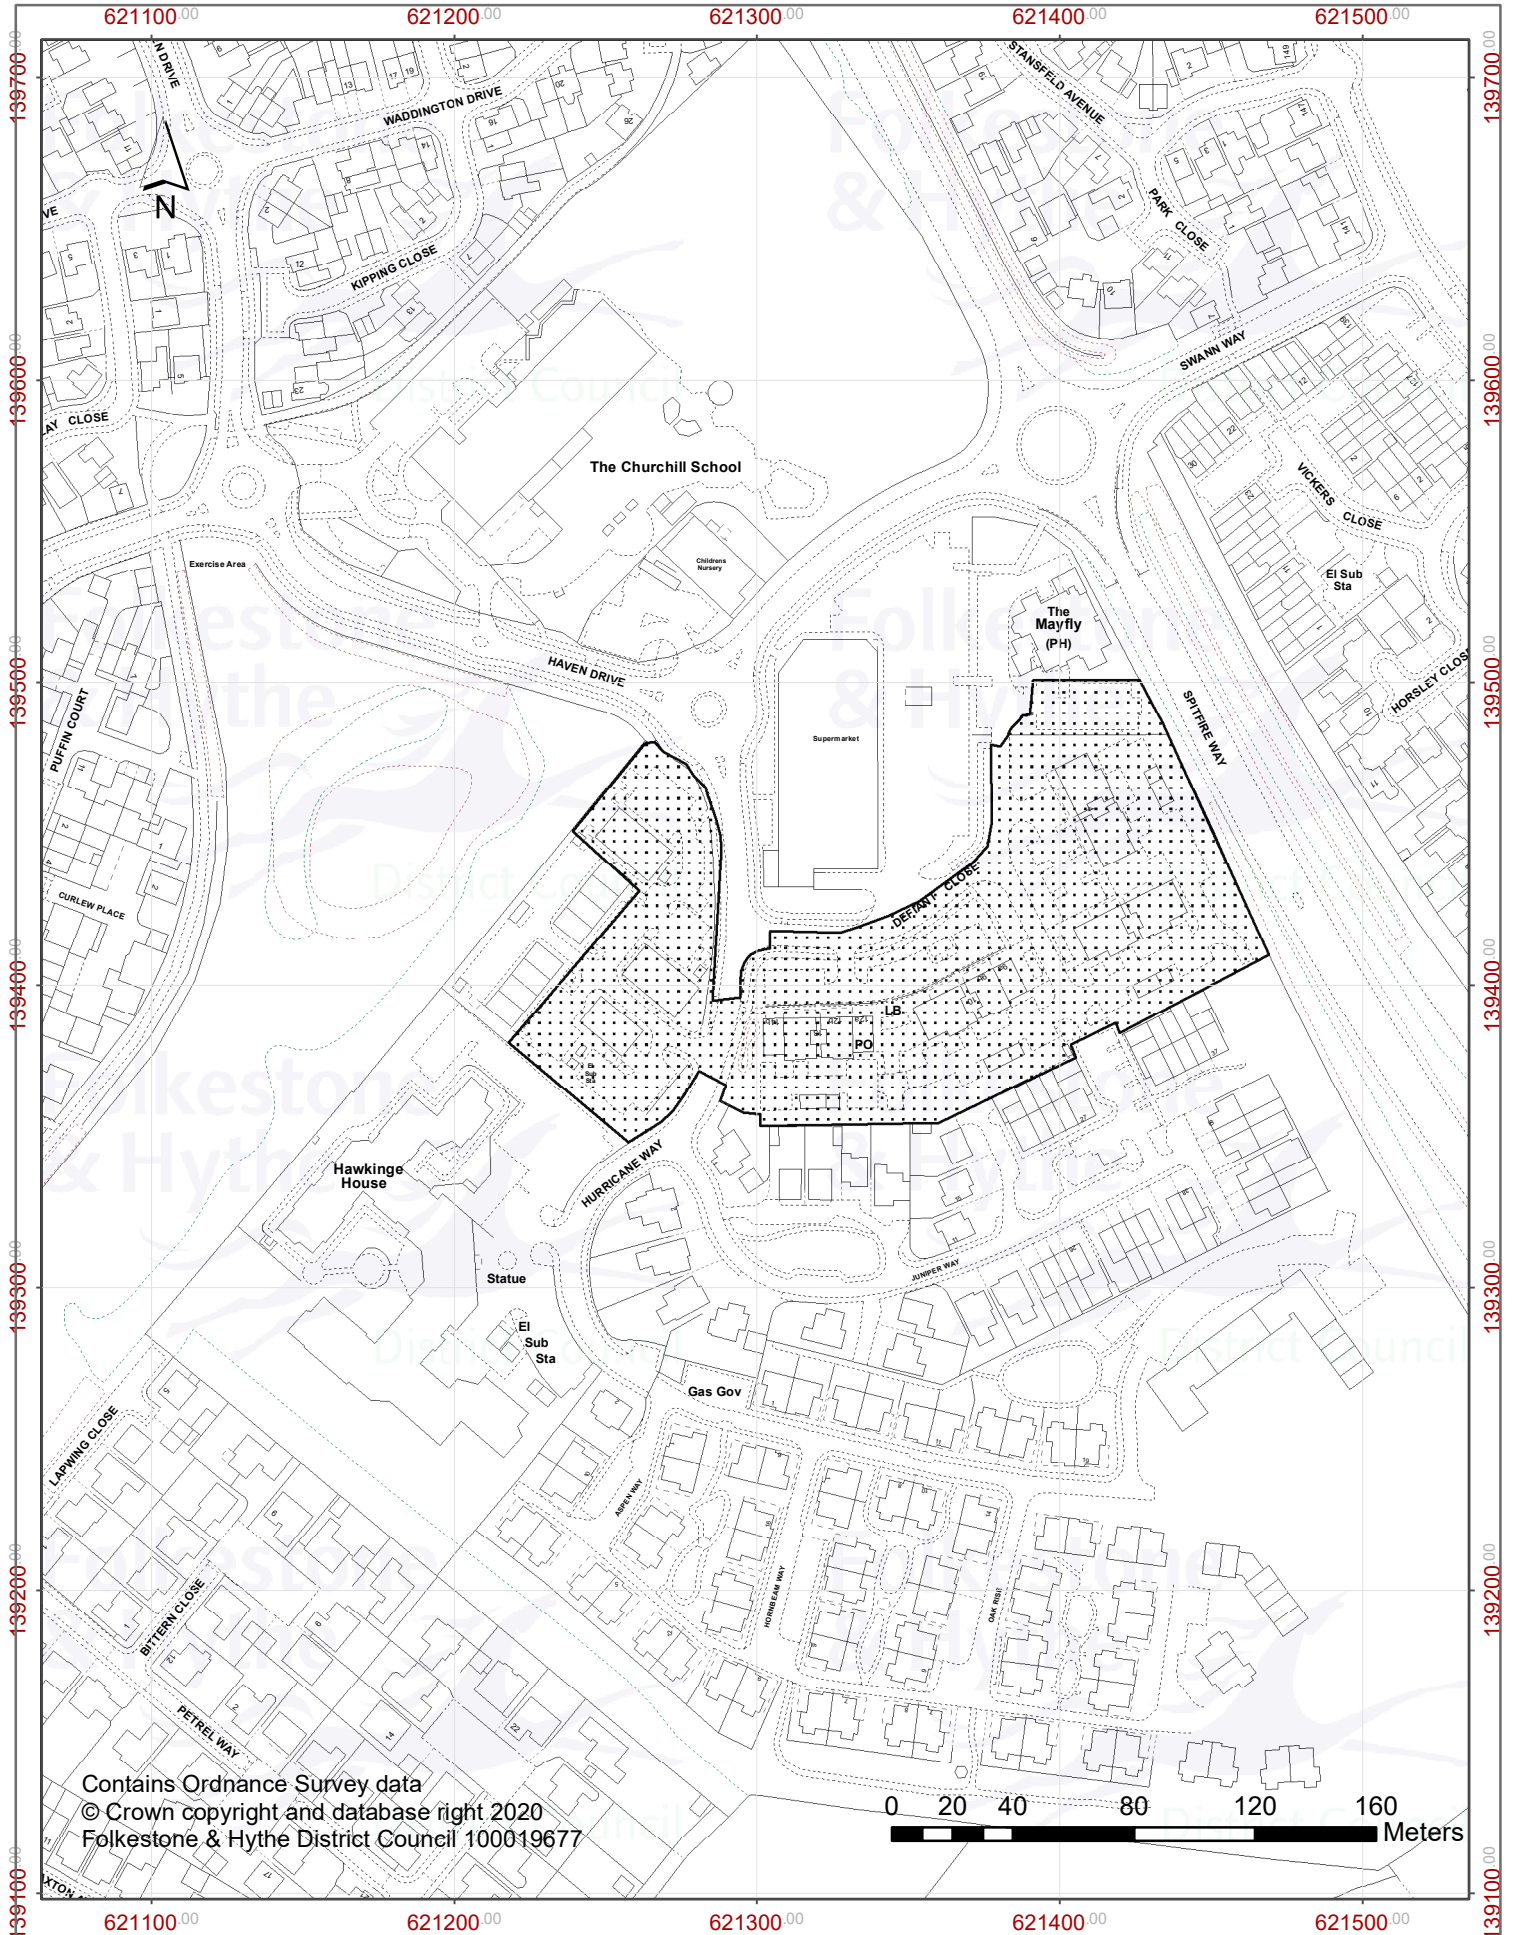

20/0657/FH
Blocks A, B, and C Hurricane Way and
Terlingham Forum
Hawkinge

Contains Ordnance Survey data
© Crown copyright and database right 2020
Folkestone & Hythe District Council 100019677

0 20 40 80 120 160 Meters