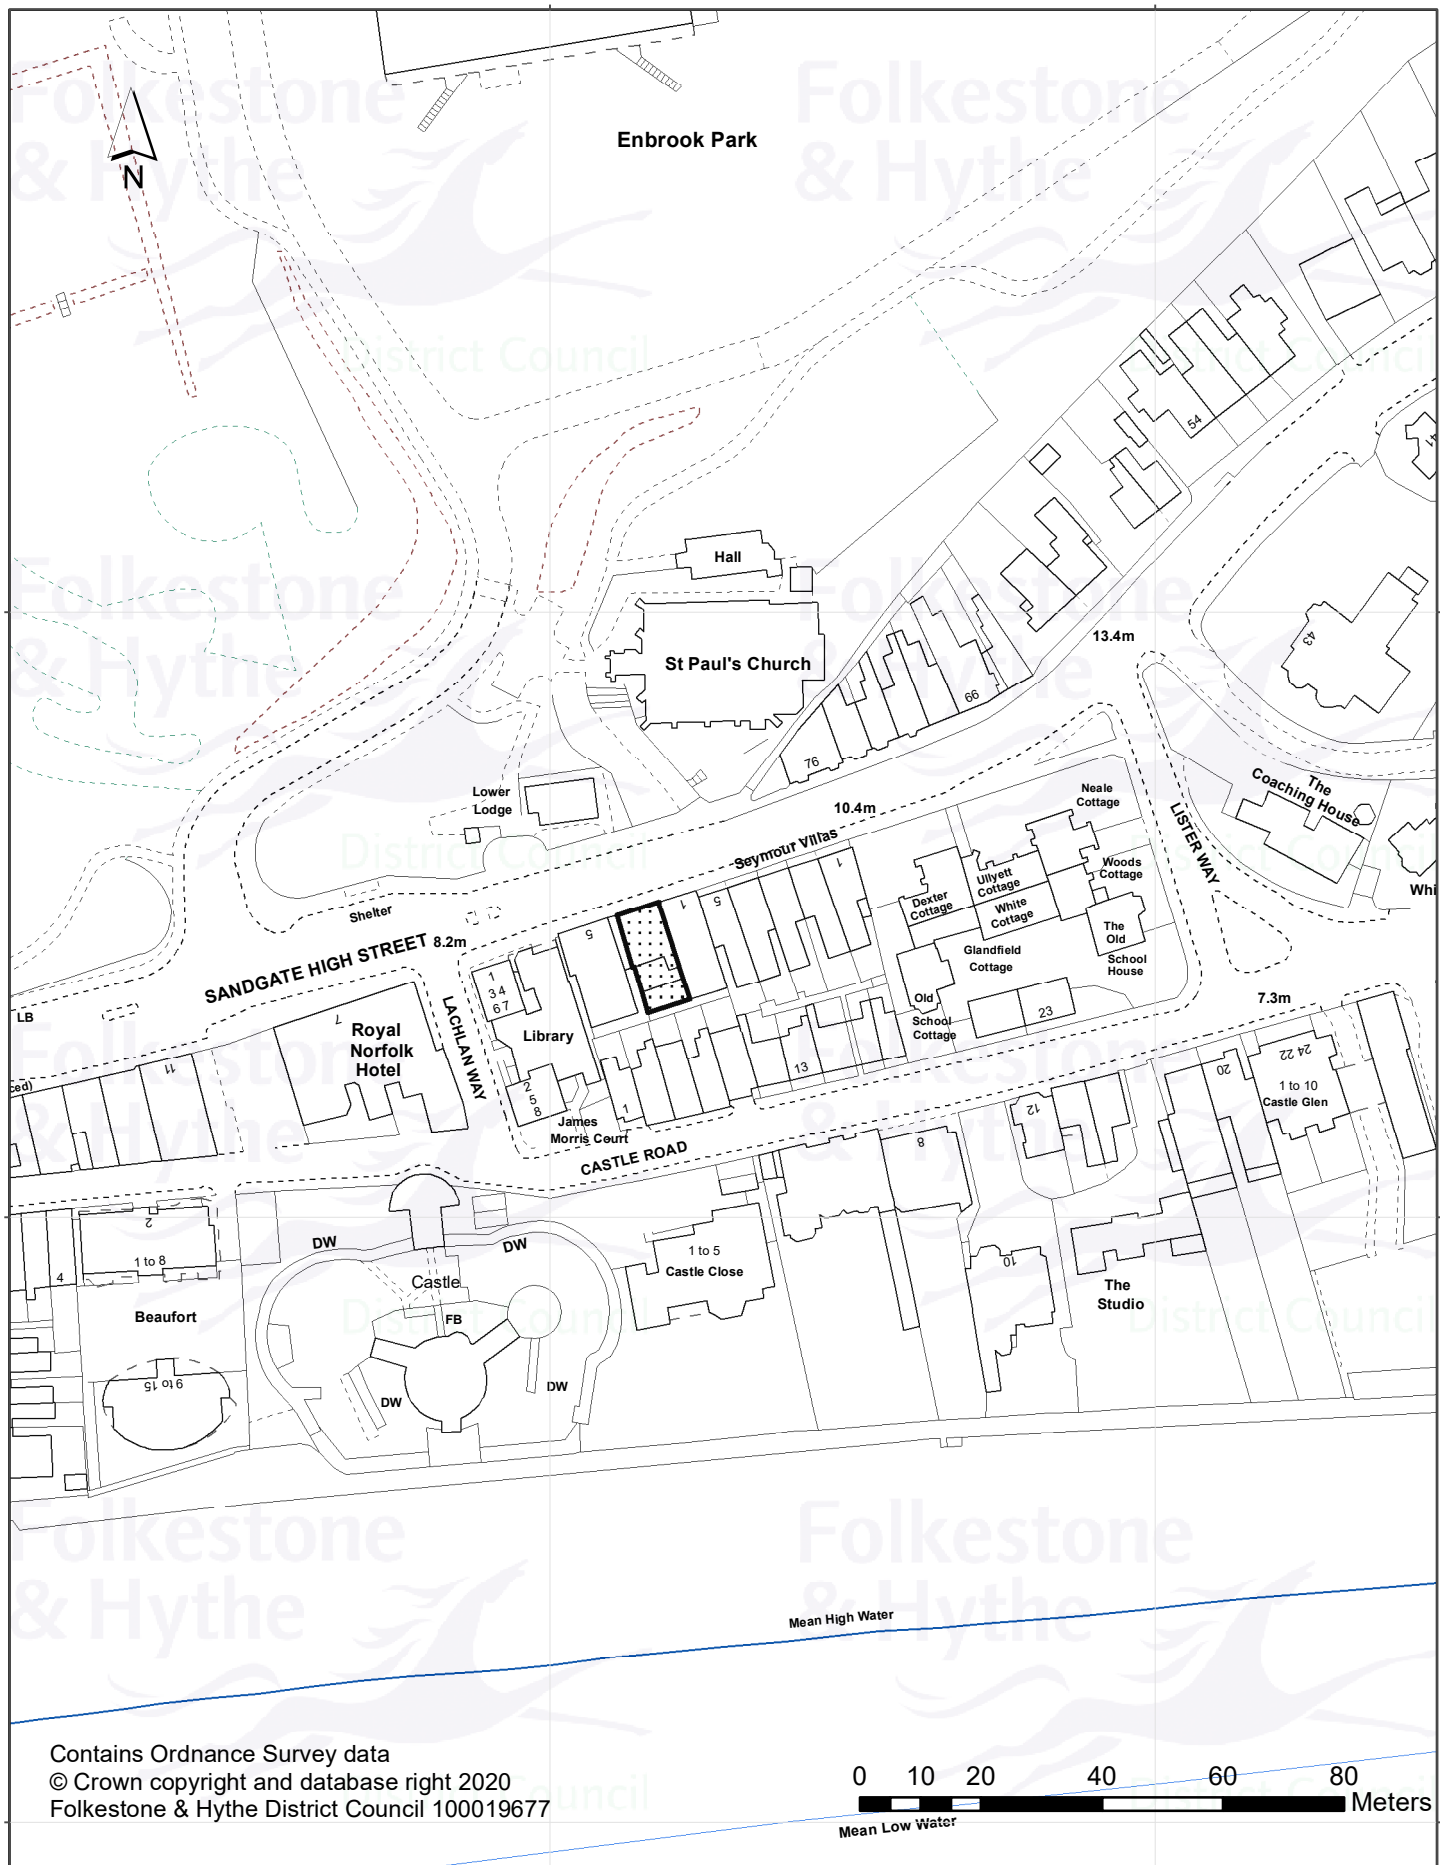

Y19/1149/FH
3 Sandgate High Street
Sandgate

620700.00

620800.00

135300.00

135300.00

135200.00

135200.00

135100.00

135100.00

Contains Ordnance Survey data
© Crown copyright and database right 2020
Folkestone & Hythe District Council 100019677